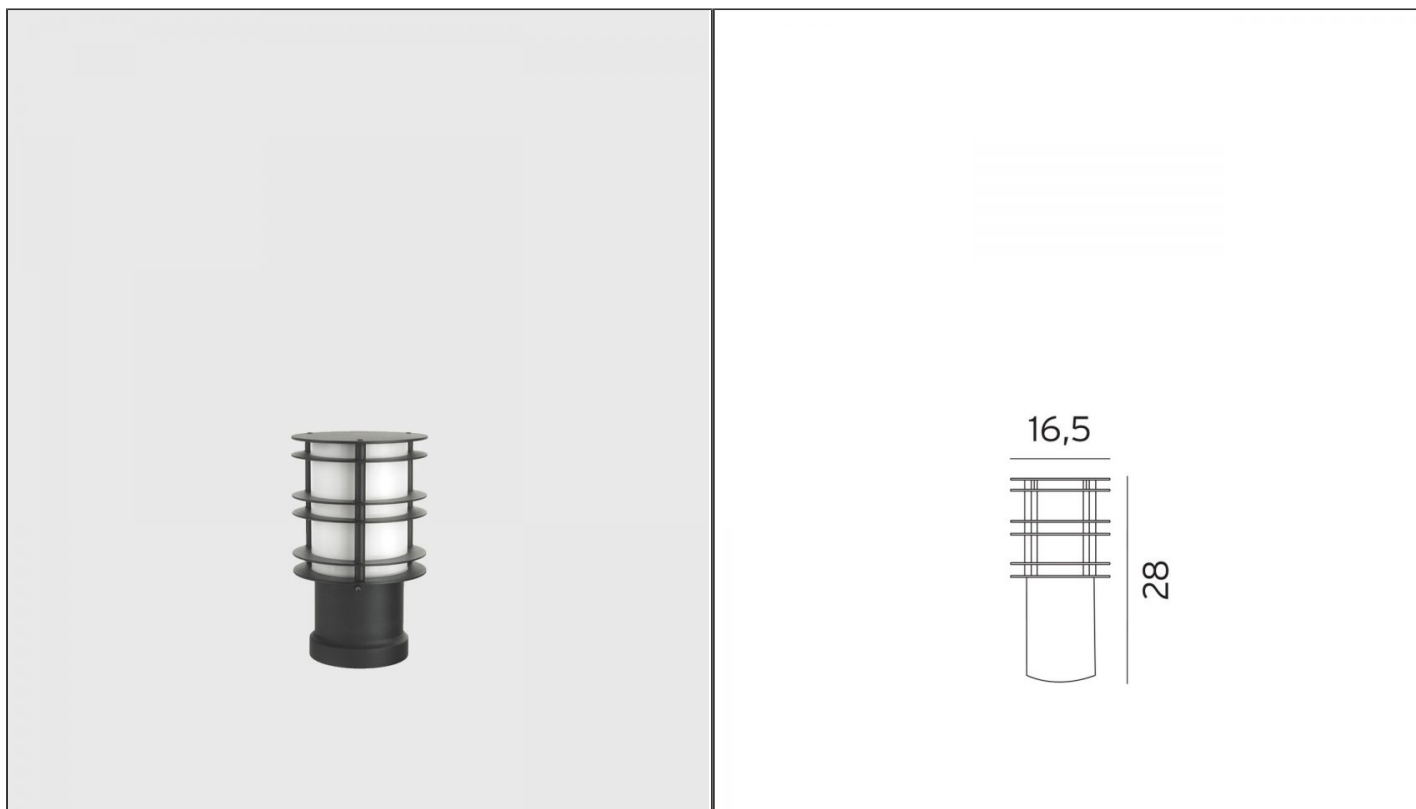

Stockholm Bollard Light - Small, Black

NLYS.299B

PRODUCT DETAILS

Dimensions	16.5 × 28 cm
Application	Outdoor
Material	Polycarbonate, Steel
Lamp	E27 Max 46W
IP-Rating	IP65
Availability	Upon Request

NOTES
