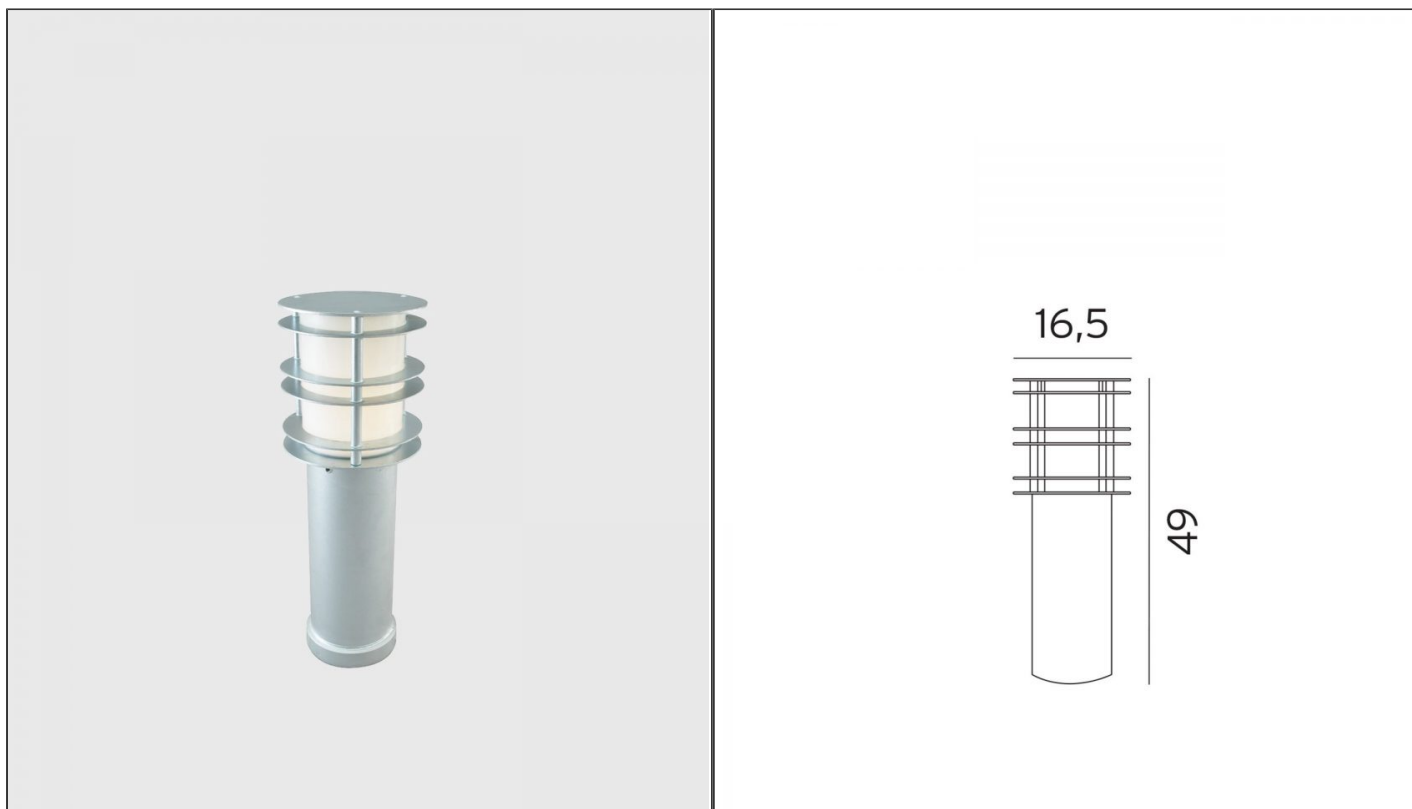

Stockholm Bollard Light - Medium, Galvanized Steel

NLYS.289GA

PRODUCT DETAILS

Dimensions	16.5 × 49 cm
Application	Outdoor
Material	Polycarbonate, Steel
Lamp	E27 Max 46W
IP-Rating	IP65
Availability	Upon Request