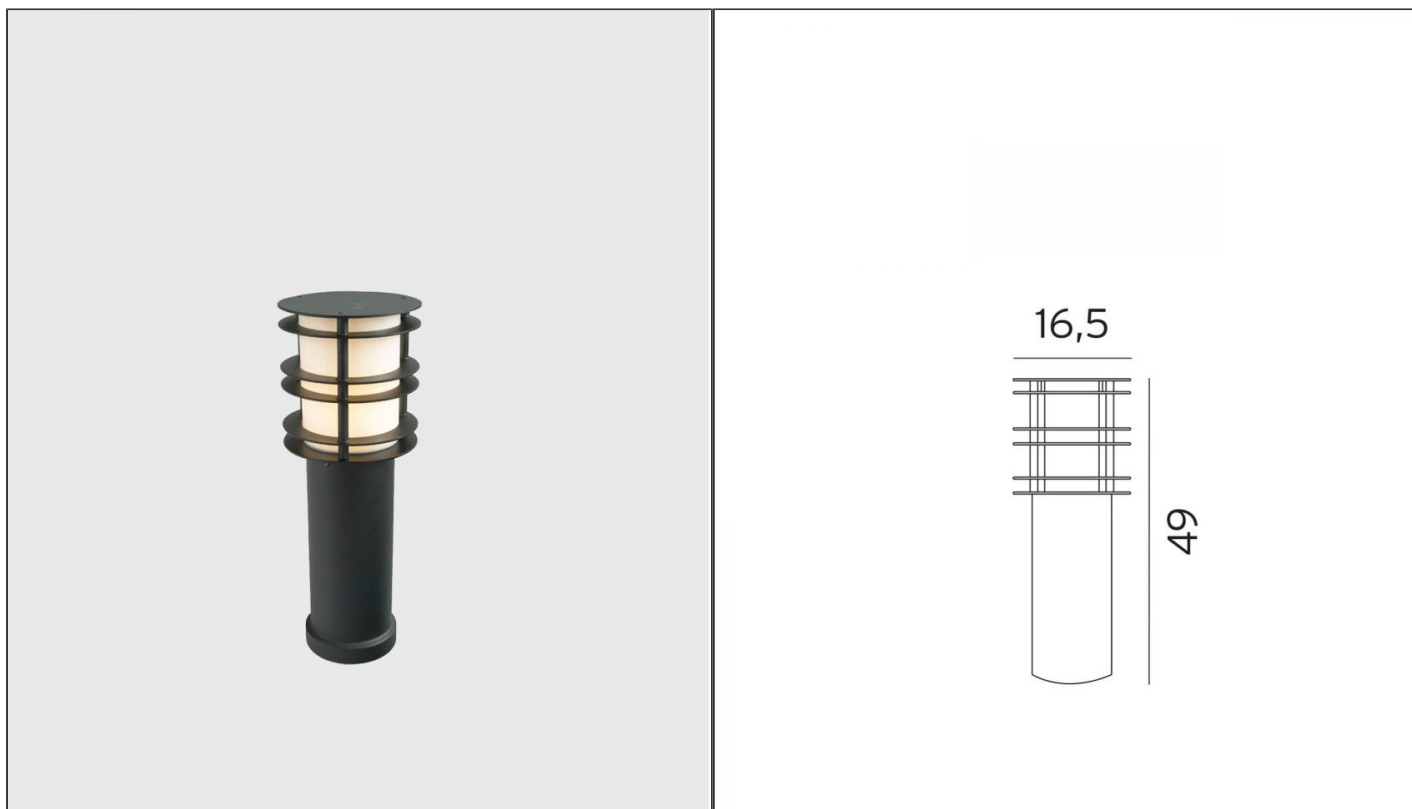

Stockholm Bollard Light - Medium, Black

NLYS.289B

PRODUCT DETAILS

Dimensions	16.5 × 49 cm
Application	Outdoor
Material	Polycarbonate, Steel
Lamp	E27 Max 46W
IP-Rating	IP65
Availability	Upon Request

NOTES
