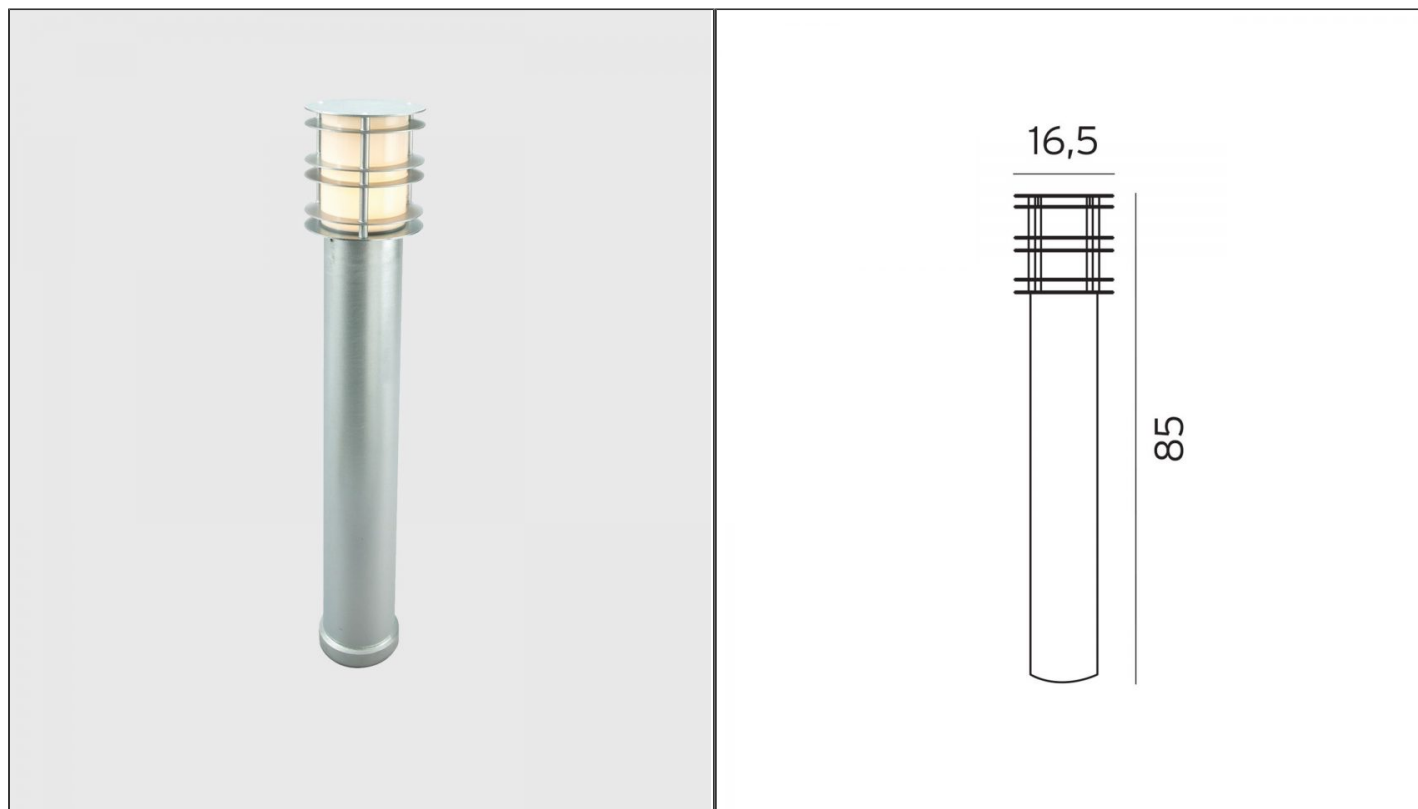

## Stockholm Bollard Light - Large, Galvanized Steel

NLYS.288GA

### PRODUCT DETAILS

<b>Dimensions</b>	16.5 × 85 cm
<b>Application</b>	Outdoor
<b>Material</b>	Polycarbonate, Steel
<b>Lamp</b>	E27 Max 46W
<b>IP-Rating</b>	IP65
<b>Availability</b>	Upon Request