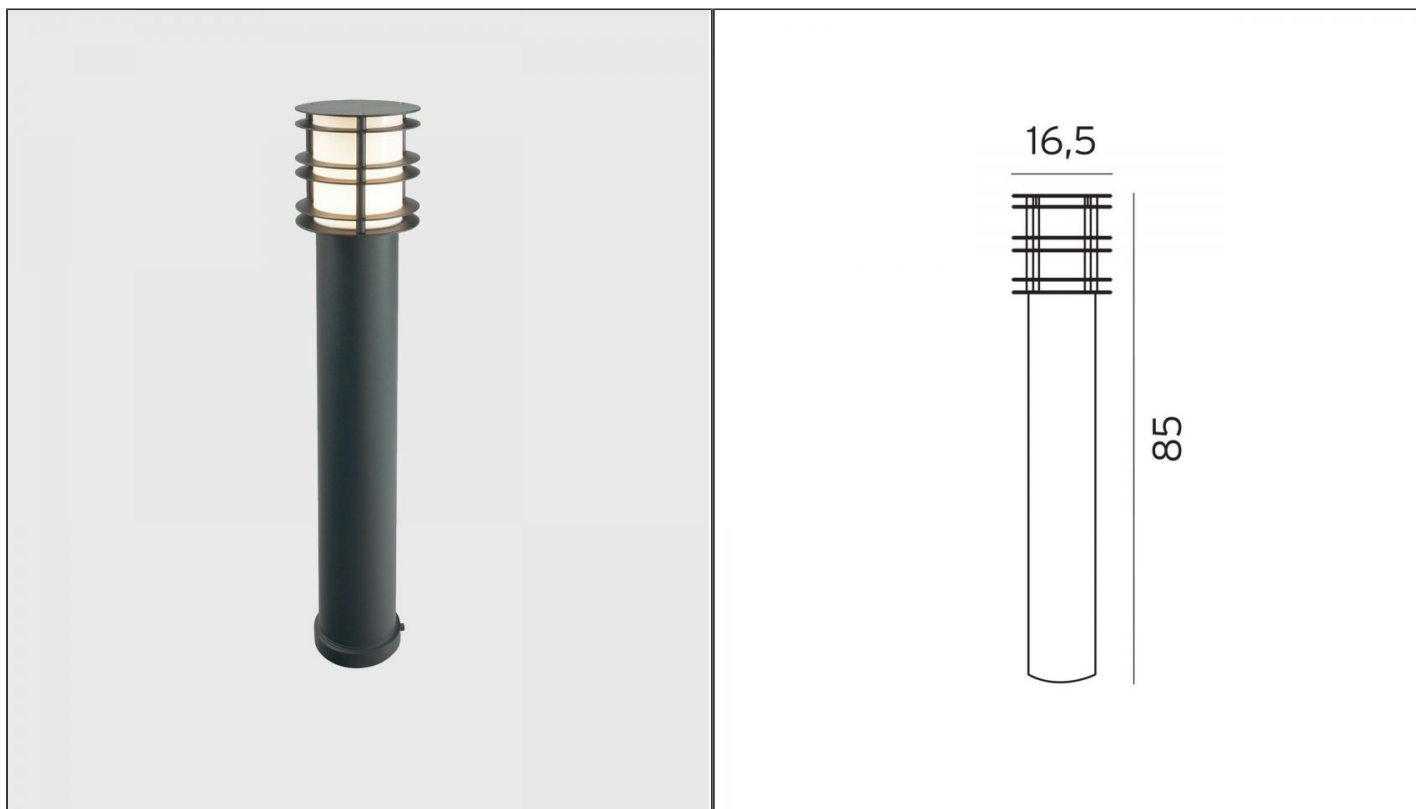

Stockholm Bollard Light - Large, Black

NLYS.288B

PRODUCT DETAILS

Dimensions	16.5 × 85 cm
Application	Outdoor
Material	Polycarbonate, Steel
Lamp	E27 Max 46W
IP-Rating	IP65
Availability	Upon Request

NOTES
