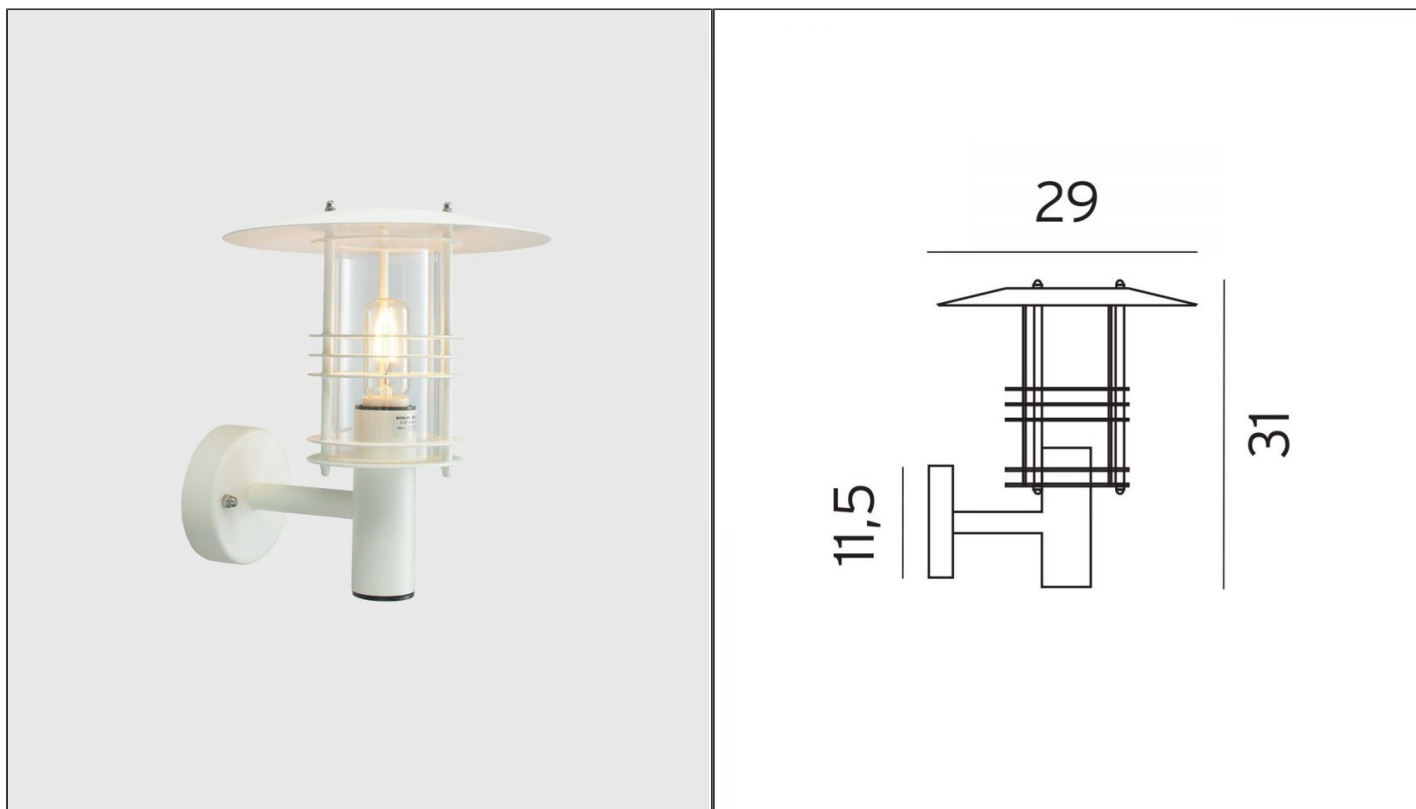

Stockholm Arm Wall Light - Small, White

NLYS.280W

PRODUCT DETAILS

Dimensions	29 × 31 cm
Application	Outdoor
Material	Aluminium, Polycarbonate
Lamp	E27 Max 46W
IP-Rating	IP54
Availability	Upon Request

NOTES
