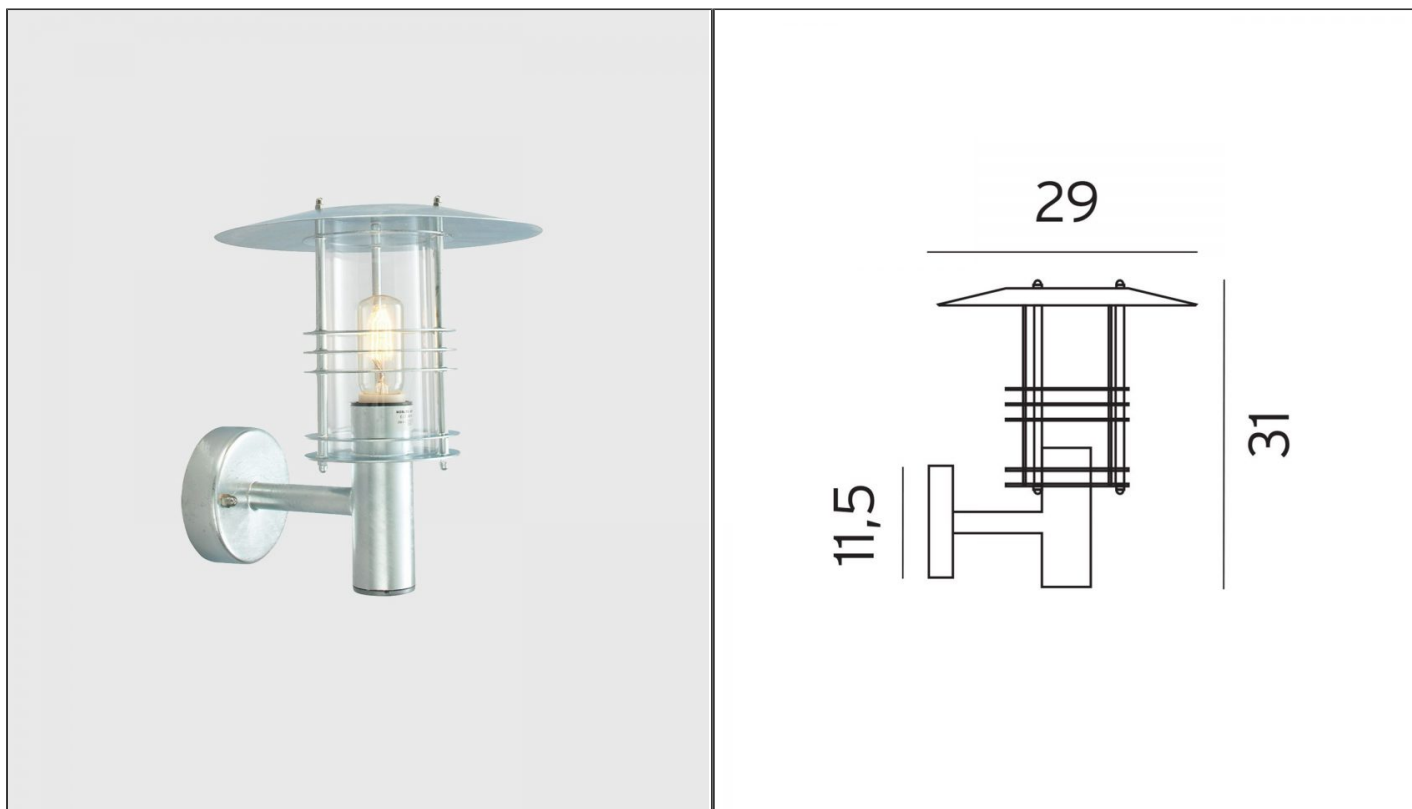

Stockholm Arm Wall Light - Small, Galvanized Steel

NLYS.280GA

PRODUCT DETAILS

Dimensions	29 × 31 cm
Application	Outdoor
Material	Aluminium, Polycarbonate
Lamp	E27 Max 46W
IP-Rating	IP54
Availability	Upon Request