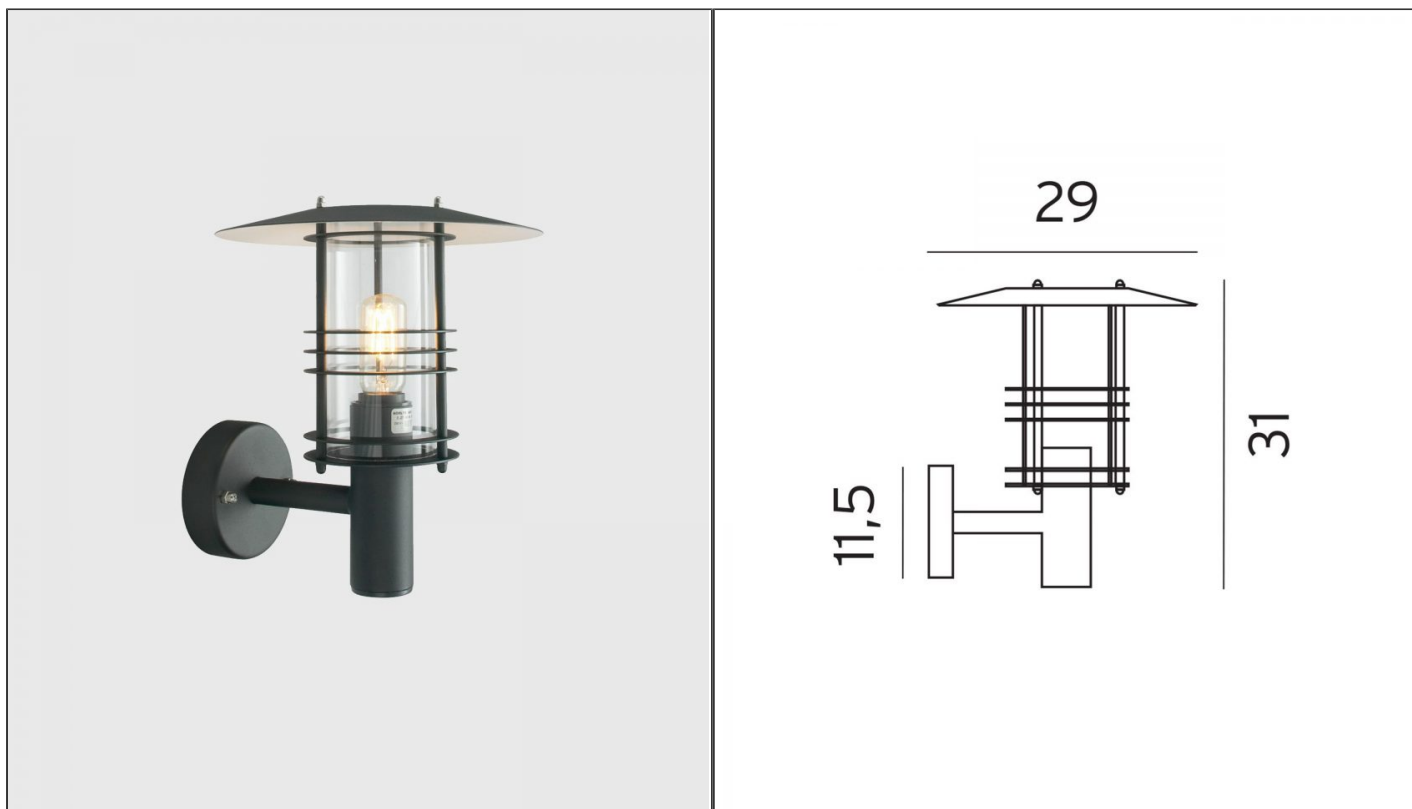

Stockholm Arm Wall Light - Small, Black

NLYS.280B

PRODUCT DETAILS

Dimensions	29 × 31 cm
Application	Outdoor
Material	Aluminium, Polycarbonate
Lamp	E27 Max 46W
IP-Rating	IP54
Availability	Upon Request

NOTES
