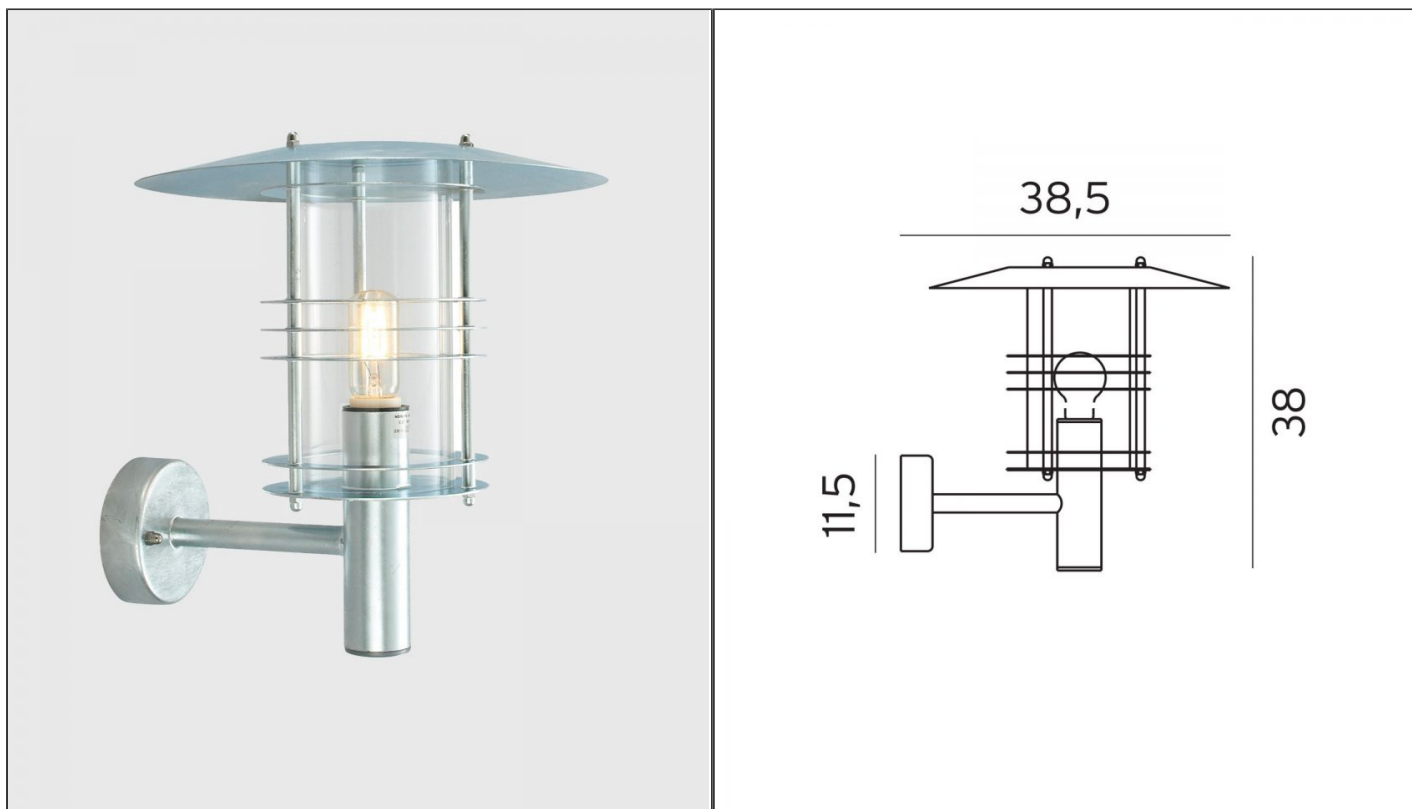

Stockholm Arm Wall Light - Large, Galvanized Steel

NLYS.286GA

PRODUCT DETAILS

Dimensions	38 × 38 cm
Application	Outdoor
Material	Aluminium, Polycarbonate
Lamp	E27 Max 46W
IP-Rating	IP54
Availability	Upon Request