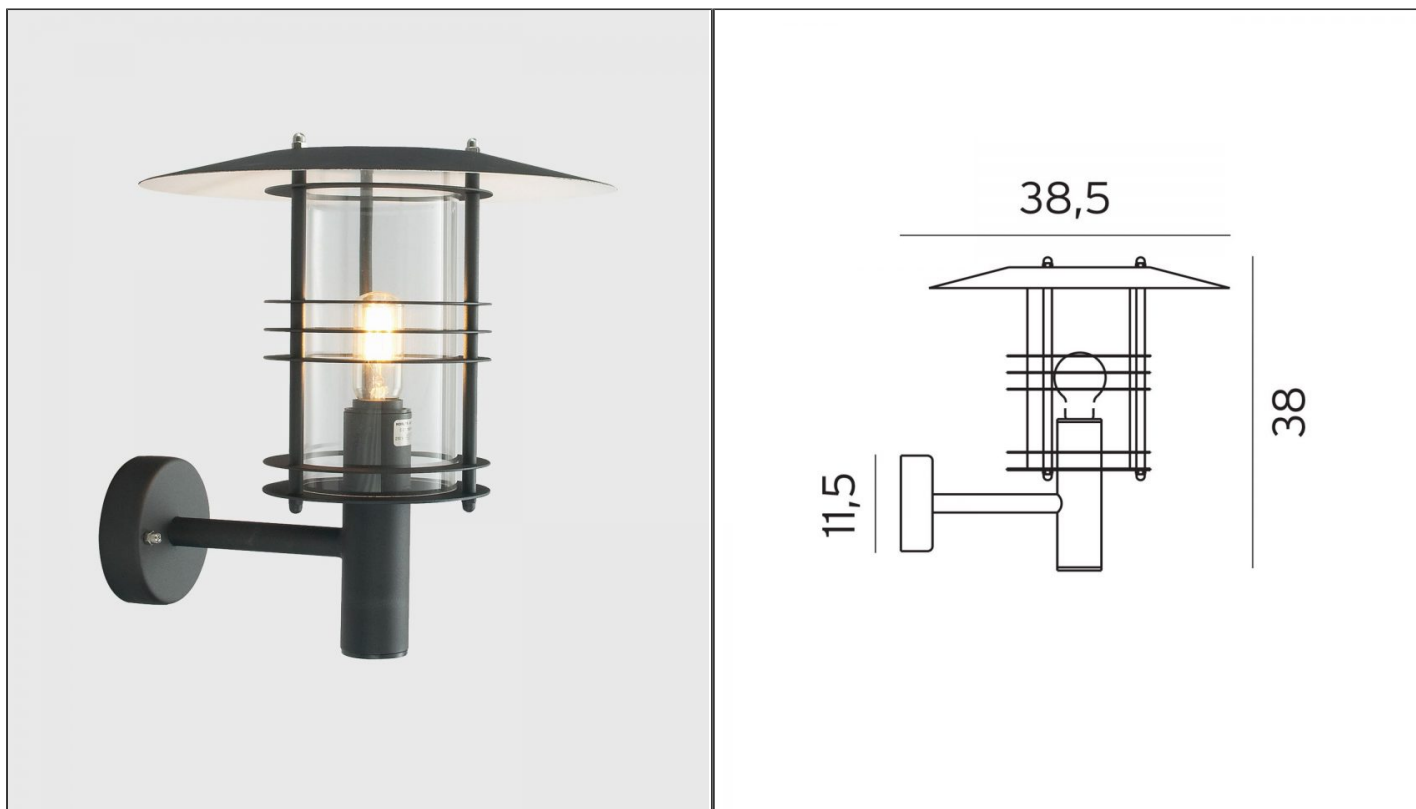

**Stockholm Arm Wall Light - Large, Black**

NLYS.286B

**PRODUCT DETAILS**

<b>Dimensions</b>	38 × 38 cm
<b>Application</b>	Outdoor
<b>Material</b>	Aluminium, Polycarbonate
<b>Lamp</b>	E27 Max 46W
<b>IP-Rating</b>	IP54
<b>Availability</b>	Upon Request