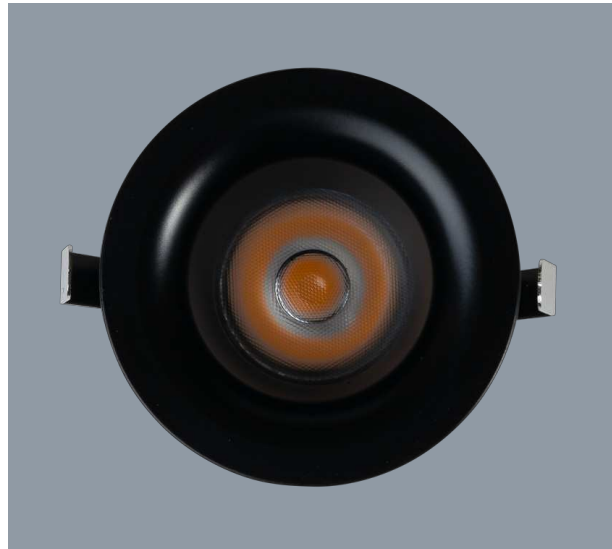

## STAR SPOT II S9363 - 7W

Compact design LED 7 watt downlight IP54

### Application

Ideal for any residential feature lighting, home theatre, restaurants or commercial interior spaces

### Design Specifications

- 55mm diameter trim face, low profile design, 50mm cut-out
- Available in White or Black finish
- Durable aluminium body profile
- CCT 3000K, 470 lumens, CRI>80
- High output LED performance, 30 degree beam distribution
- Designed with a dimmable remote driver, complete with flex and plug

### Technical Specification

Product	Model No.	Input Voltage (V/AC)	Power (W)	Lumens (lm)	CCT (K)	Beam Angle (°)
	S9363WW/WH	240	7	470	3000	30
	S9363WW/BK	240	7	470	3000	30

Dimmable	CRI	Body Colour	Cut Out (mm)	Diameter (mm)	Dim (mm)
YES	80	WHITE	50	55	53(H)
YES	80	BLACK	50	55	53(H)