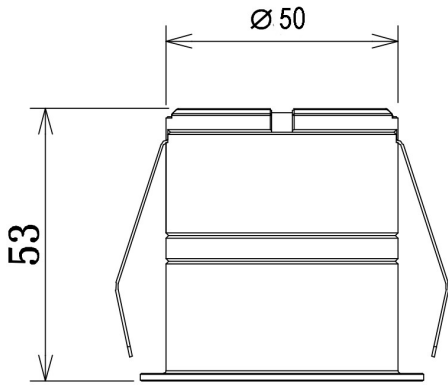

### Design Specifications

- 55mm diameter trim face, low profile design, 50mm cut-out
- Available in White or Black finish
- Durable aluminium body profile
- CCT 3000K, 470 lumens, CRI>80
- High output LED performance, 30 degree beam distribution
- Designed with a dimmable remote driver, complete with flex and plug

### Technical Specification

Product	Model No.	Input Voltage (V/AC)	Power (W)	Lumens (lm)	CCT (K)	Beam Angle (°)
	S9363WW/WH	240	7	470	3000	30
	S9363WW/BK	240	7	470	3000	30

Dimmable	CRI	Body Colour	Cut Out (mm)	Diameter (mm)	Dim (mm)
YES	80	WHITE	50	55	53(H)
YES	80	BLACK	50	55	53(H)

## Dimensions