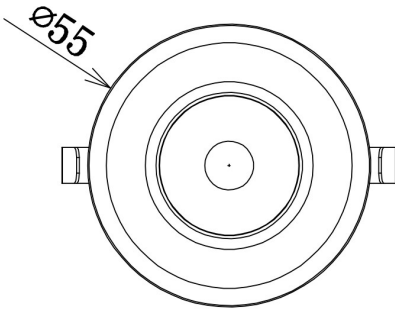

### Design Specifications

- 55mm diameter trim face, low profile design, 50mm cut-out
- Available in White or Black finish
- Durable aluminium body profile
- CCT 3000K, 470 lumens, CRI>80
- High output LED performance, 30 degree beam distribution
- Designed with a dimmable remote driver, complete with flex and plug

### Technical Specification

Product	Model No.	Input Voltage (V/AC)	Power (W)	Lumens (lm)	CCT (K)	Beam Angle (°)
	S9363WW/WH	240	7	470	3000	30
	S9363WW/BK	240	7	470	3000	30

Dimmable	CRI	Body Colour	Cut Out (mm)	Diameter (mm)	Dim (mm)
YES	80	WHITE	50	55	53(H)
YES	80	BLACK	50	55	53(H)

## Dimensions