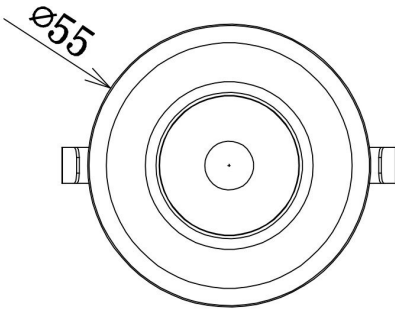

### Design Specifications

- 55mm diameter trim face, low profile design, 50mm cut-out
- Available in White or Black finish
- Durable aluminium body profile
- CCT 3000K, 470 lumens, CRI>80
- High output COB LED chip design, 30 degree beam distribution
- Designed with a dimmable remote driver, complete with flex and plug

### Technical Specification

| Model No.  | Input Voltage (V/AC) | Power (W) | Lumens (lm) | CCT (K) | Beam Angle (°) | Dimmable |
|------------|----------------------|-----------|-------------|---------|----------------|----------|
| S9363WW/WH | 240                  | 7         | 470         | 3000    | 30             | YES      |
| S9363WW/BK | 240                  | 7         | 470         | 3000    | 30             | YES      |

| Model No.  | CRI | Body Colour | Cut Out (mm) | Diameter (mm) | Dim (mm) |
|------------|-----|-------------|--------------|---------------|----------|
| S9363WW/WH | 80  | WHITE       | 50           | 55            | 53(H)    |
| S9363WW/BK | 80  | BLACK       | 50           | 55            | 53(H)    |

## Dimensions