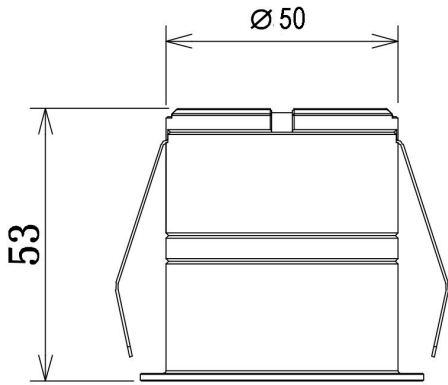

### Design Specifications

- 55mm diameter trim face, low profile design, 50mm cut-out
- Available in White or Black finish
- Durable aluminium body profile
- CCT 3000K, 470 lumens, CRI>80
- High output COB LED chip design, 30 degree beam distribution
- Designed with a dimmable remote driver, complete with flex and plug

### Technical Specification

| Model No.  | Input Voltage (V/AC) | Power (W) | Lumens (lm) | CCT (K) | Beam Angle (°) | Dimmable |
|------------|----------------------|-----------|-------------|---------|----------------|----------|
| S9363WW/WH | 240                  | 7         | 470         | 3000    | 30             | YES      |
| S9363WW/BK | 240                  | 7         | 470         | 3000    | 30             | YES      |

| Model No.  | CRI | Body Colour | Cut Out (mm) | Diameter (mm) | Dim (mm) |
|------------|-----|-------------|--------------|---------------|----------|
| S9363WW/WH | 80  | WHITE       | 50           | 55            | 53(H)    |
| S9363WW/BK | 80  | BLACK       | 50           | 55            | 53(H)    |

## Dimensions