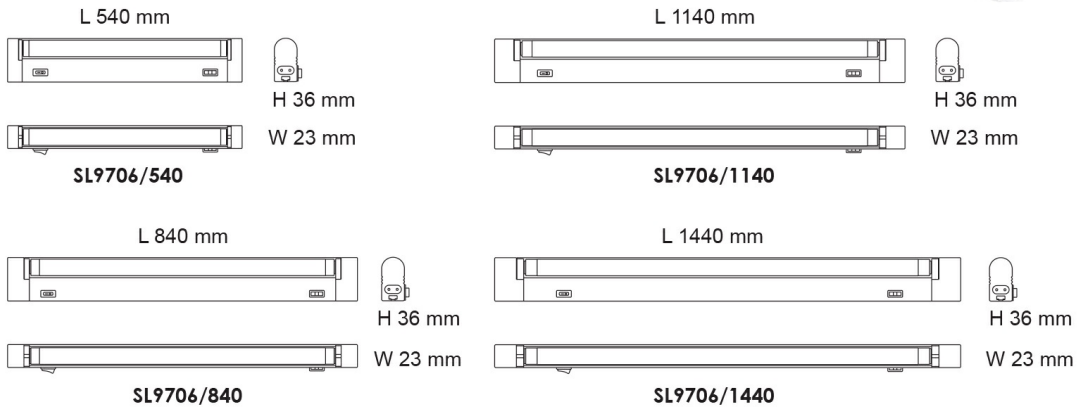

Technical Specification

Model No.	Description	Input Voltage (V/AC)	Power (W)	Lumens (lm)	CCT (K)	CRI
SL9706/280TC	LED LINKABLE 4W 280mm TC	240	4	300/380/300	3000/4000/5000	80
SL9706/540TC	LED LINKABLE 9W 540mm TC	240	9	750/800/750	3000/4000/5000	80
SL9706/840TC	LED LINKABLE 13W 840mm TC	240	13	1050/1200/1050	3000/4000/5000	80
SL9706/1140TC	LED LINKABLE 18W 1140mm TC	240	18	1550/1600/1600	3000/4000/5000	80
SL9706/1440TC	LED LINKABLE 22W 1440mmTC	240	22	1800/2000/1800	3000/4000/5000	80

Model No.	Beam Angle (°)	Dimensions (mm)	Body Colour
SL9706/280TC	105	280(L) x 23(W) x 36(H)	WHITE
SL9706/540TC	105	540(L) x 23(W) x 36(H)	WHITE
SL9706/840TC	105	840(L) x 23(W) x 36(H)	WHITE
SL9706/1140TC	105	1140(L) x 23(W) x 36(H)	WHITE
SL9706/1440TC	105	1440(L) x 23(W) x 36(H)	WHITE

Dimensions

L 280 mm

H 36 mm

W 23 mm

SL9706/280

SL9706/540

SL9706/840

SL9706/1140

SL9706/1440

TC SELECTABLE

Dimensions

Maximum connections

Mixed connections maximum 240W

Model	1	2	3	4...	Total
SL9706/280TC	□	□	□	□	55pcs
SL9706/540TC	□	□	□	□	25pcs
SL9706/840TC	□	□	□	□	17pcs
SL9706/1140TC	□	□	□	□	12pcs
SL9706/1440TC	□	□	□	□	10pcs