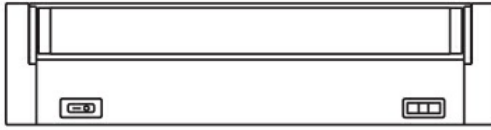

L 280 mm

H 36 mm

W 23 mm

SL9706/280