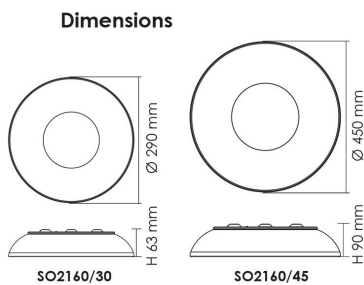

### Design Specifications

- Premier aluminium housing, two profile sizes available
- Chrome plated centre locking disc
- Opal acrylic diffuser
- High efficiency SMD LED chips, CRI >80
- Integral constant current non-dimmable LED driver

### Technical Specification

Model No.	Input Voltage (V/AC)	Power (W)	Lumens (lm)	CCT (K)	CRI	Beam Angle (°)
SO3160/30	240	14	930	3000	80	90
SO3160/45	240	30	1800	3000	80	90

Model No.	Body Colour	Diameter (mm)	Dim (mm)
SO3160/30	Anodised silver	290	63(H)
SO3160/45	Anodised silver	450	90(H)

### Dimensions