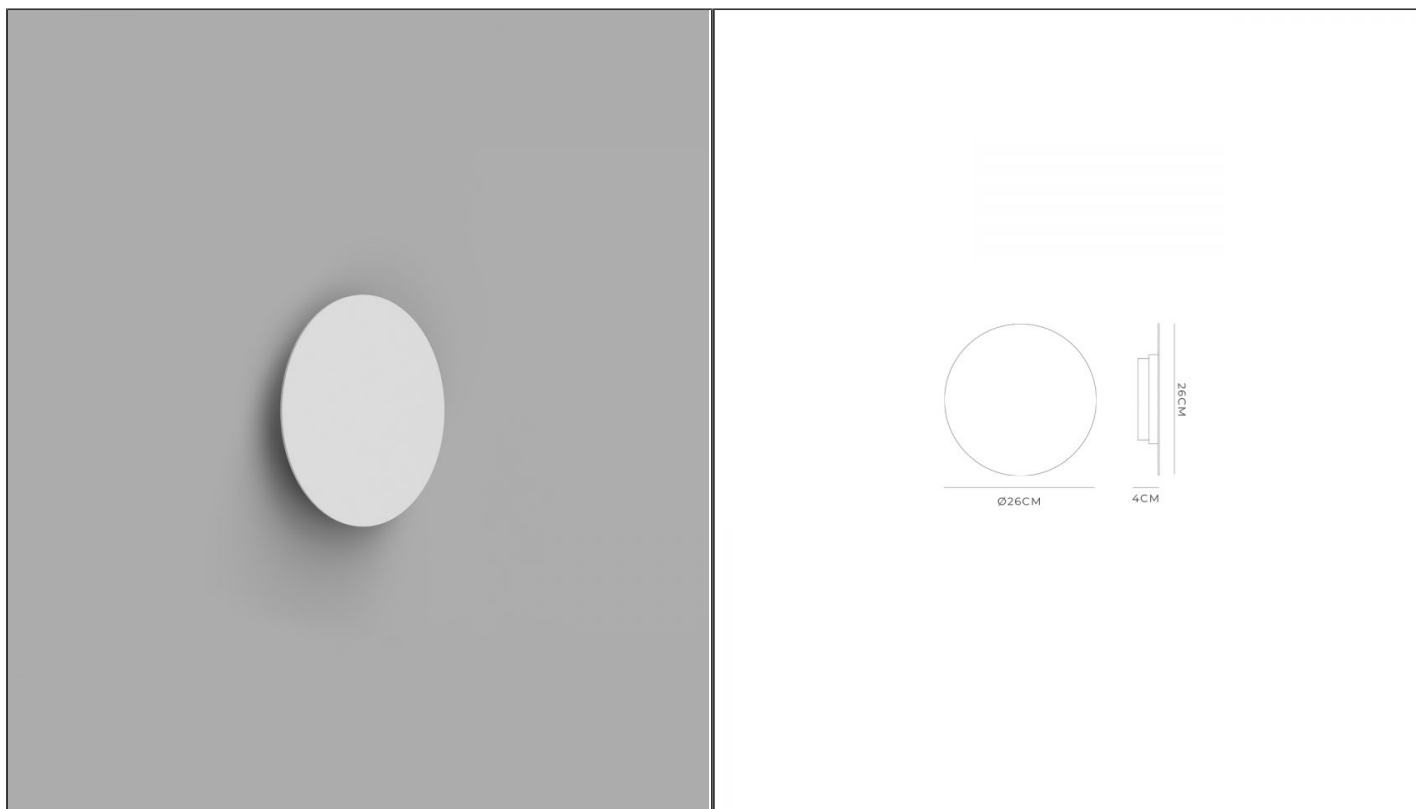

Shadow Wall/Ceiling Light - Medium

LR.i01.60.M.WH

PRODUCT DETAILS

Dimensions	3.8 × 26 × 26 cm
Material	Aluminium
Finish	White
Application	Interior
Lamp	LED 10W 3000K

NOTES
