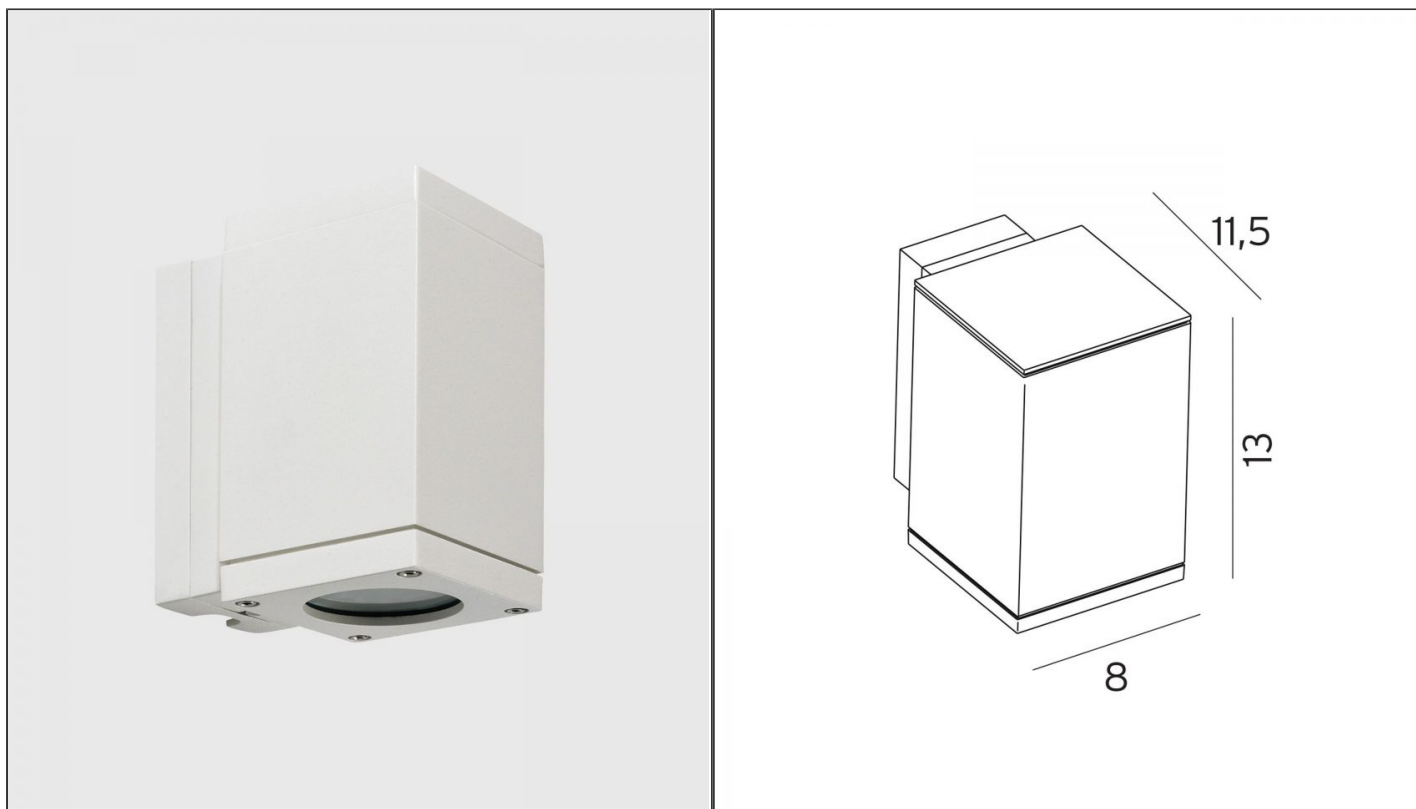

**Sandvik Wall Light - Small, White**

NLYS.1740W

**PRODUCT DETAILS**

<b>Dimensions</b>	8 × 13 cm
<b>Application</b>	Outdoor
<b>Material</b>	Tempered Glass, Aluminium
<b>Lamp</b>	GU10 Max 25W*
<b>IP-Rating</b>	IP65
<b>Availability</b>	Upon Request