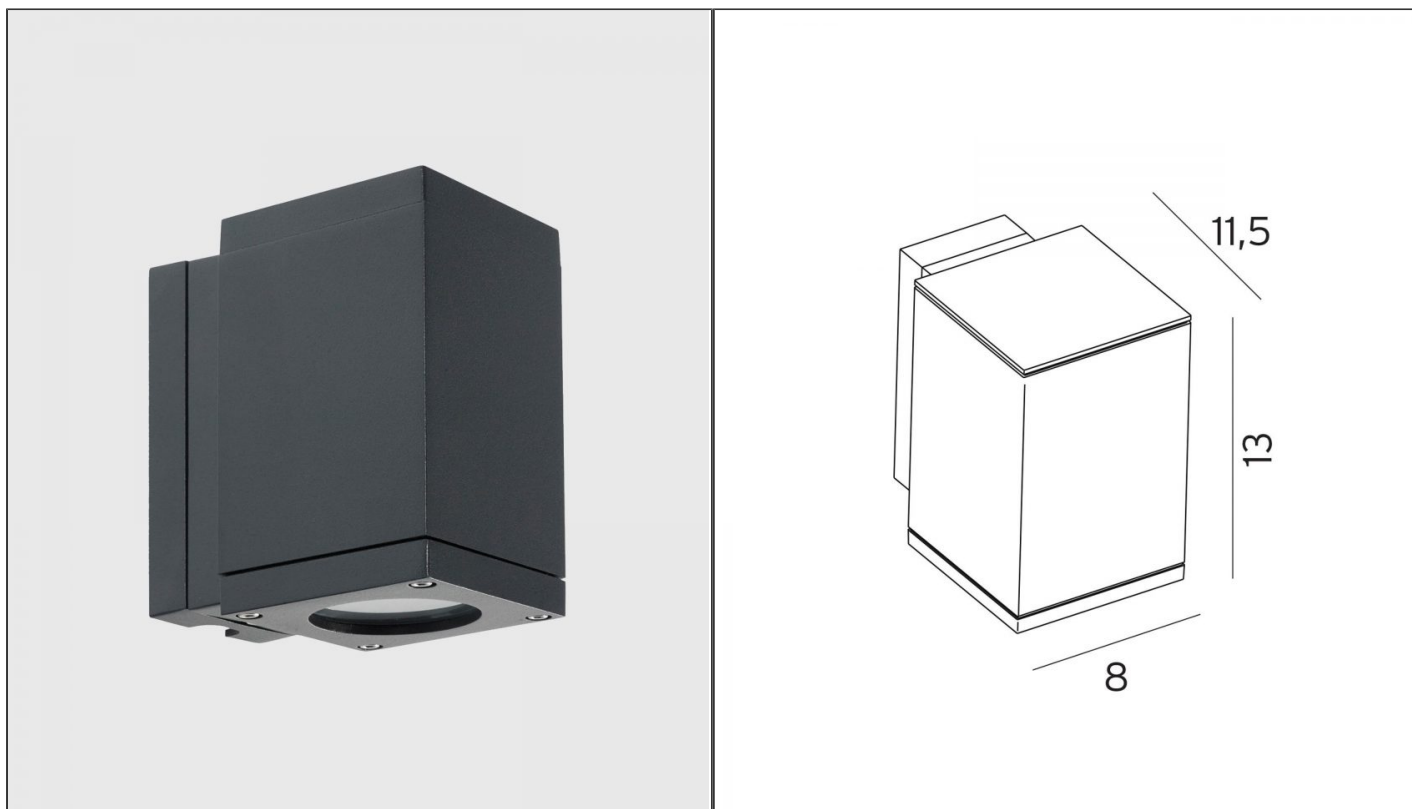

**Sandvik Wall Light - Small, Graphite**

NLYS.1740GR

**PRODUCT DETAILS**

<b>Dimensions</b>	8 × 13 cm
<b>Application</b>	Outdoor
<b>Material</b>	Tempered Glass, Aluminium
<b>Lamp</b>	GU10 Max 25W*
<b>IP-Rating</b>	IP65
<b>Availability</b>	Upon Request