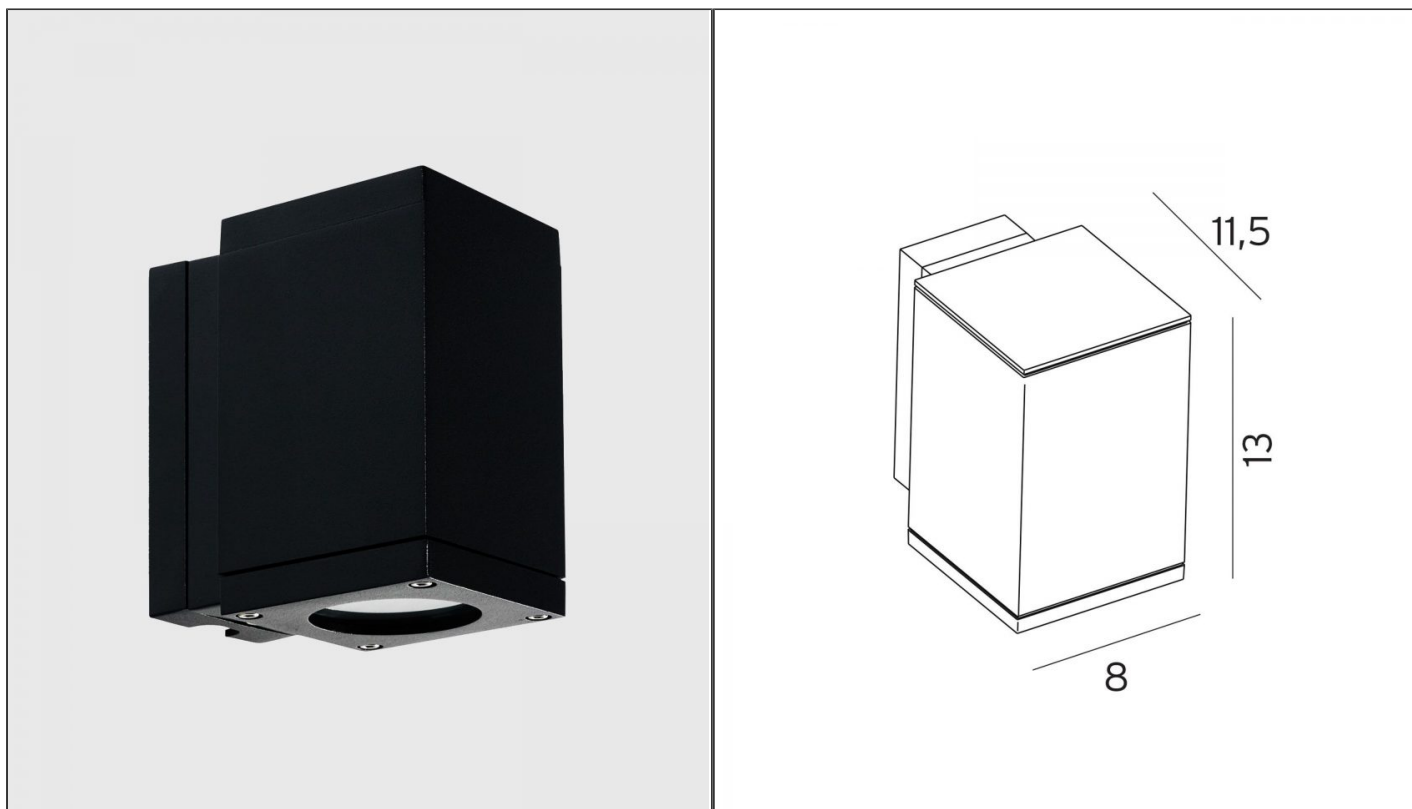

Sandvik Wall Light - Small, Black

NLYS.1740B

PRODUCT DETAILS

Dimensions	8 × 13 cm
Application	Outdoor
Material	Tempered Glass, Aluminium
Lamp	GU10 Max 25W*
IP-Rating	IP65
Availability	Upon Request

NOTES
