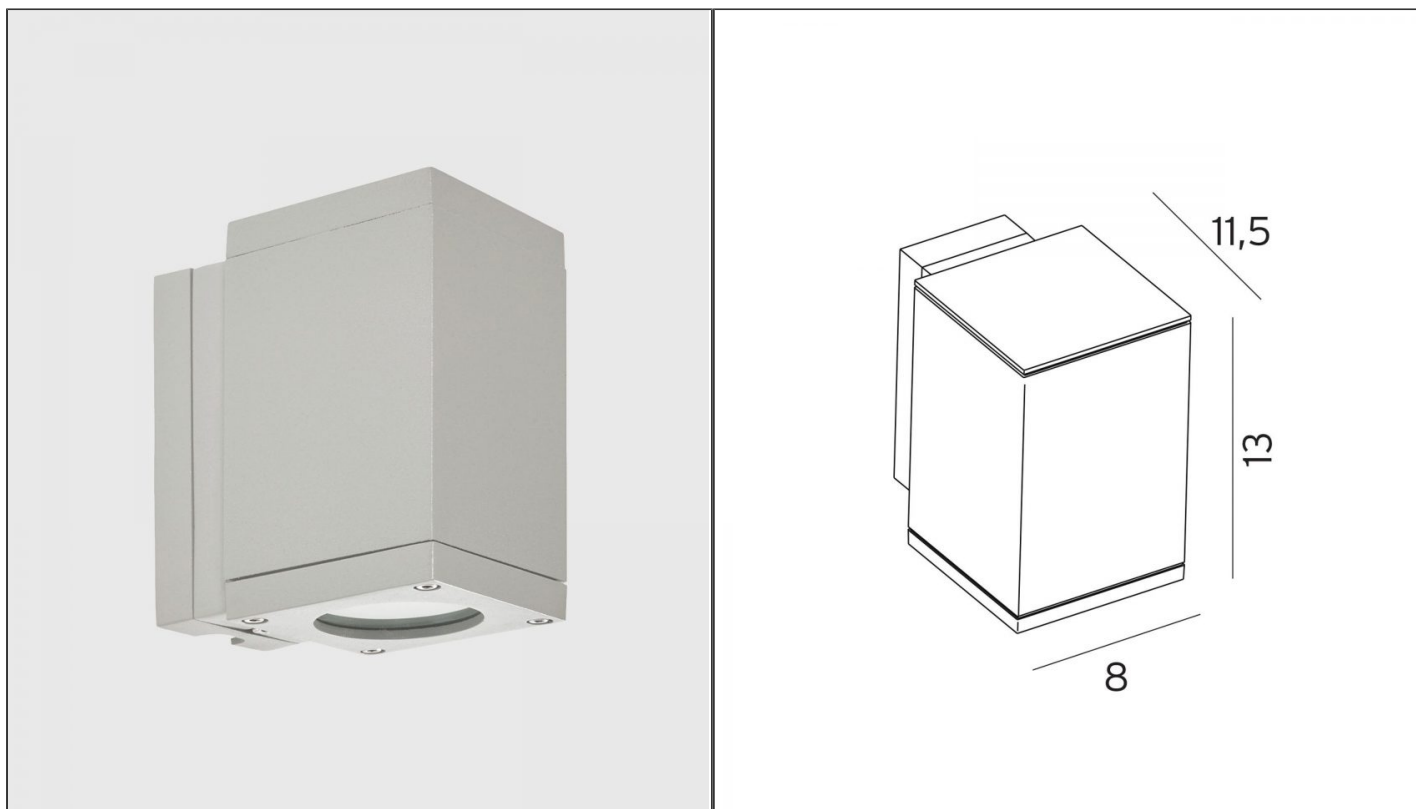

Sandvik Wall Light - Small, Aluminium

NLYS.1740AL

PRODUCT DETAILS

Dimensions	8 × 13 cm
Application	Outdoor
Material	Tempered Glass, Aluminium
Lamp	GU10 Max 25W*
IP-Rating	IP65
Availability	Upon Request

NOTES
