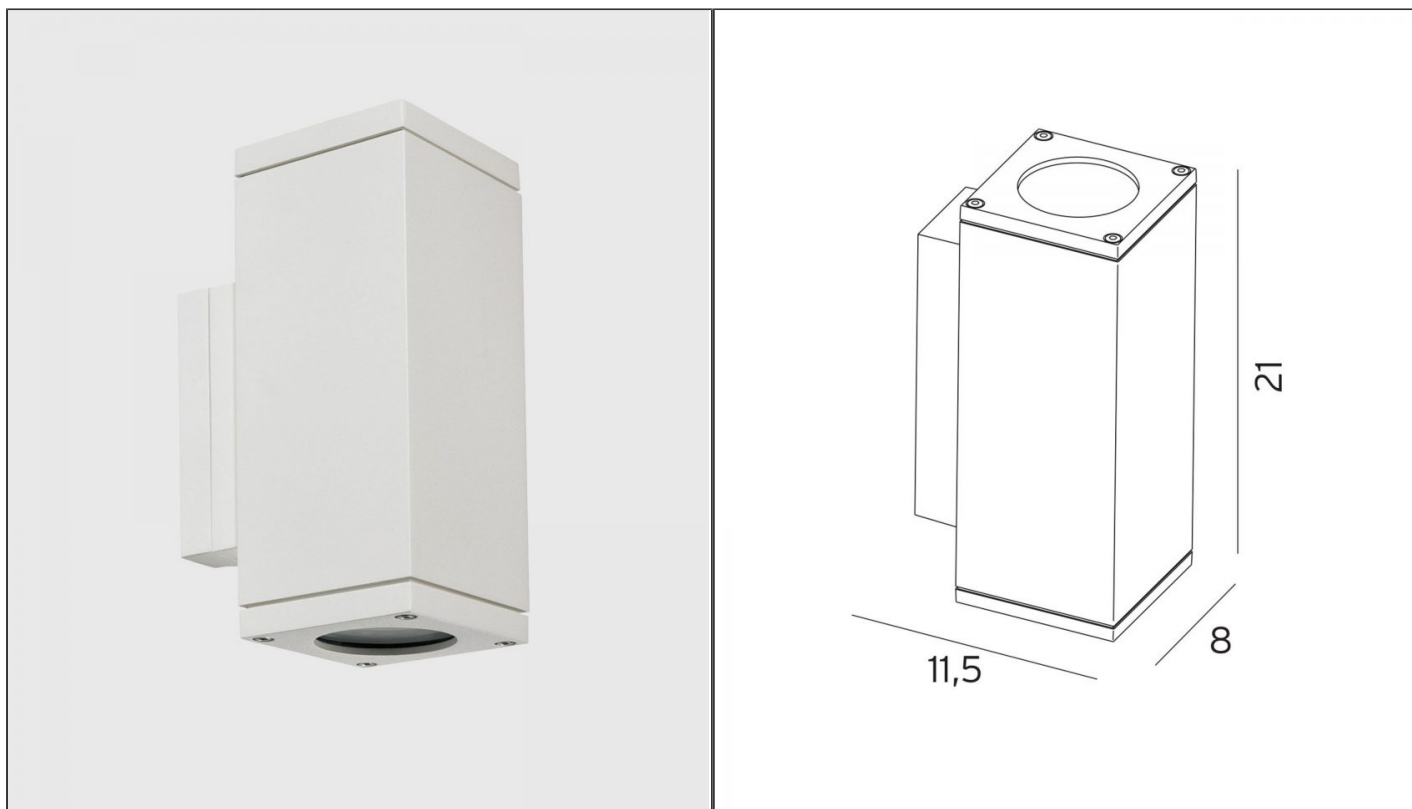

Sandvik Wall Light - Large, White

NLYS.1730W

PRODUCT DETAILS

Dimensions	8 × 21 cm
Application	Outdoor
Material	Tempered Glass, Aluminium
Lamp	GU10 Max 25W*
IP-Rating	IP65
Availability	Upon Request

NOTES
