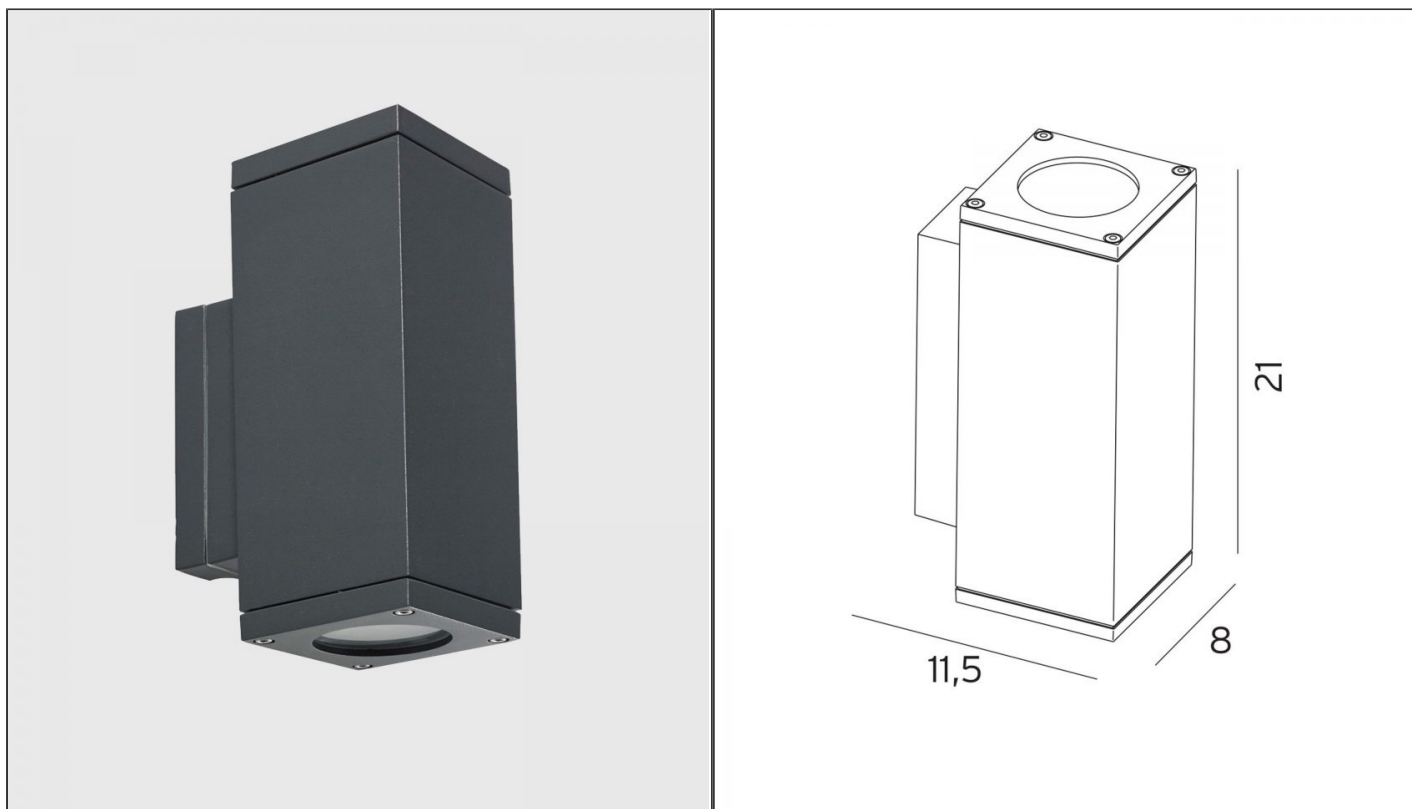

Sandvik Wall Light - Large, Graphite

NLYS.1730GR

PRODUCT DETAILS

Dimensions	8 × 21 cm
Application	Outdoor
Material	Tempered Glass, Aluminium
Lamp	GU10 Max 25W*
IP-Rating	IP65
Availability	Upon Request

NOTES
