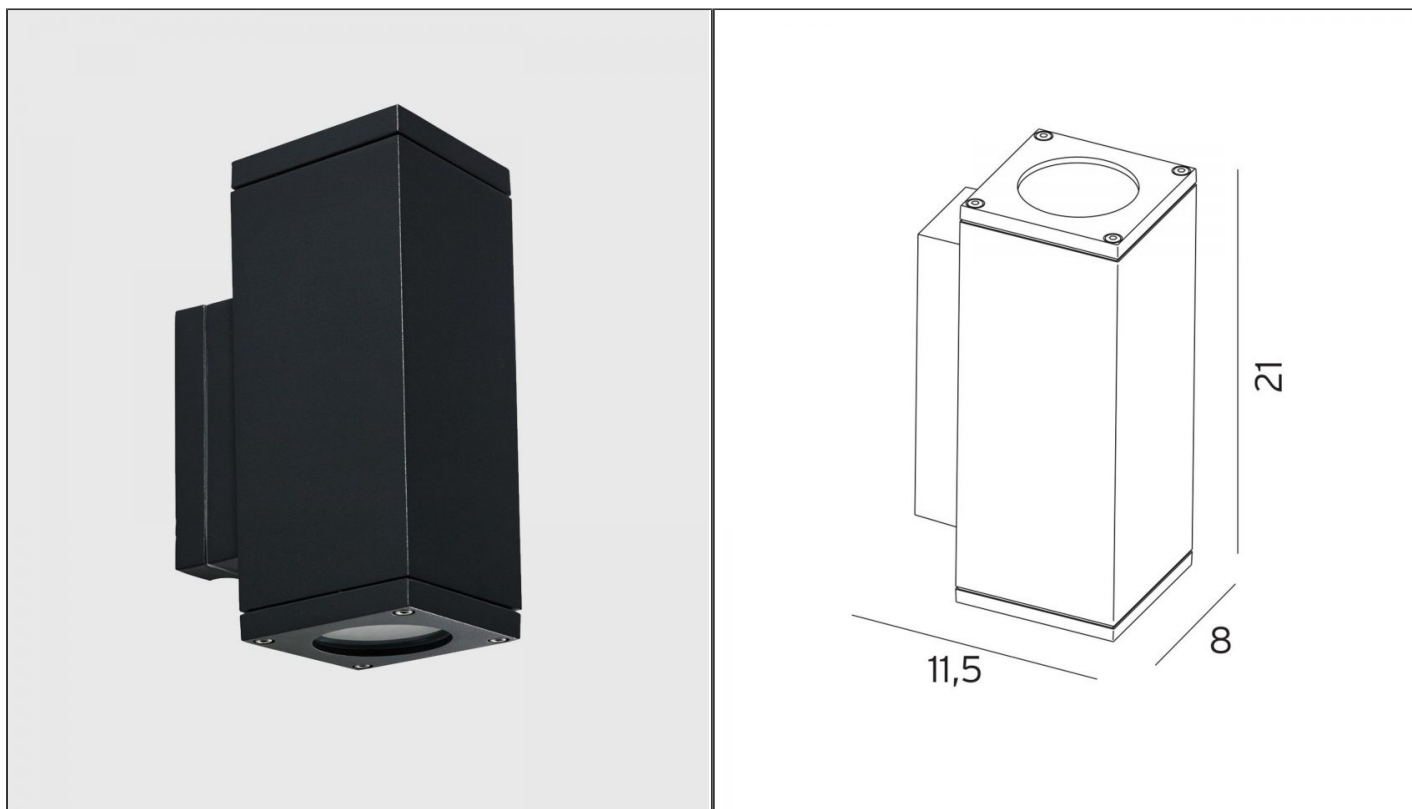

**Sandvik Wall Light - Large, Black**

NLYS.1730B

**PRODUCT DETAILS**

<b>Dimensions</b>	8 × 21 cm
<b>Application</b>	Outdoor
<b>Material</b>	Tempered Glass, Aluminium
<b>Lamp</b>	GU10 Max 25W*
<b>IP-Rating</b>	IP65
<b>Availability</b>	Upon Request