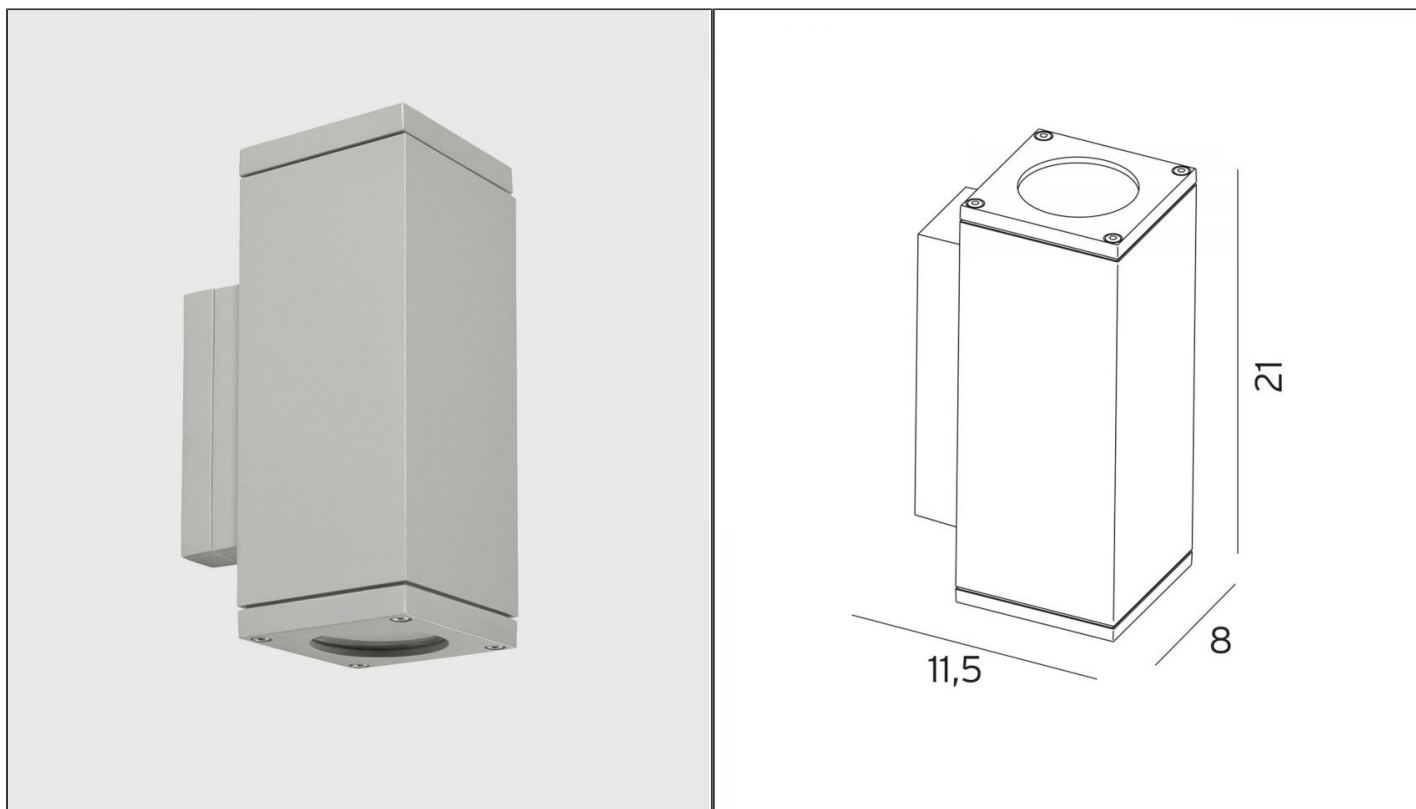

Sandvik Wall Light - Large, Aluminium

NLYS.1730AL

PRODUCT DETAILS

| | |
|---------------------|---------------------------|
| Dimensions | 8 × 21 cm |
| Application | Outdoor |
| Material | Tempered Glass, Aluminium |
| Lamp | GU10 Max 25W* |
| IP-Rating | IP65 |
| Availability | Upon Request |