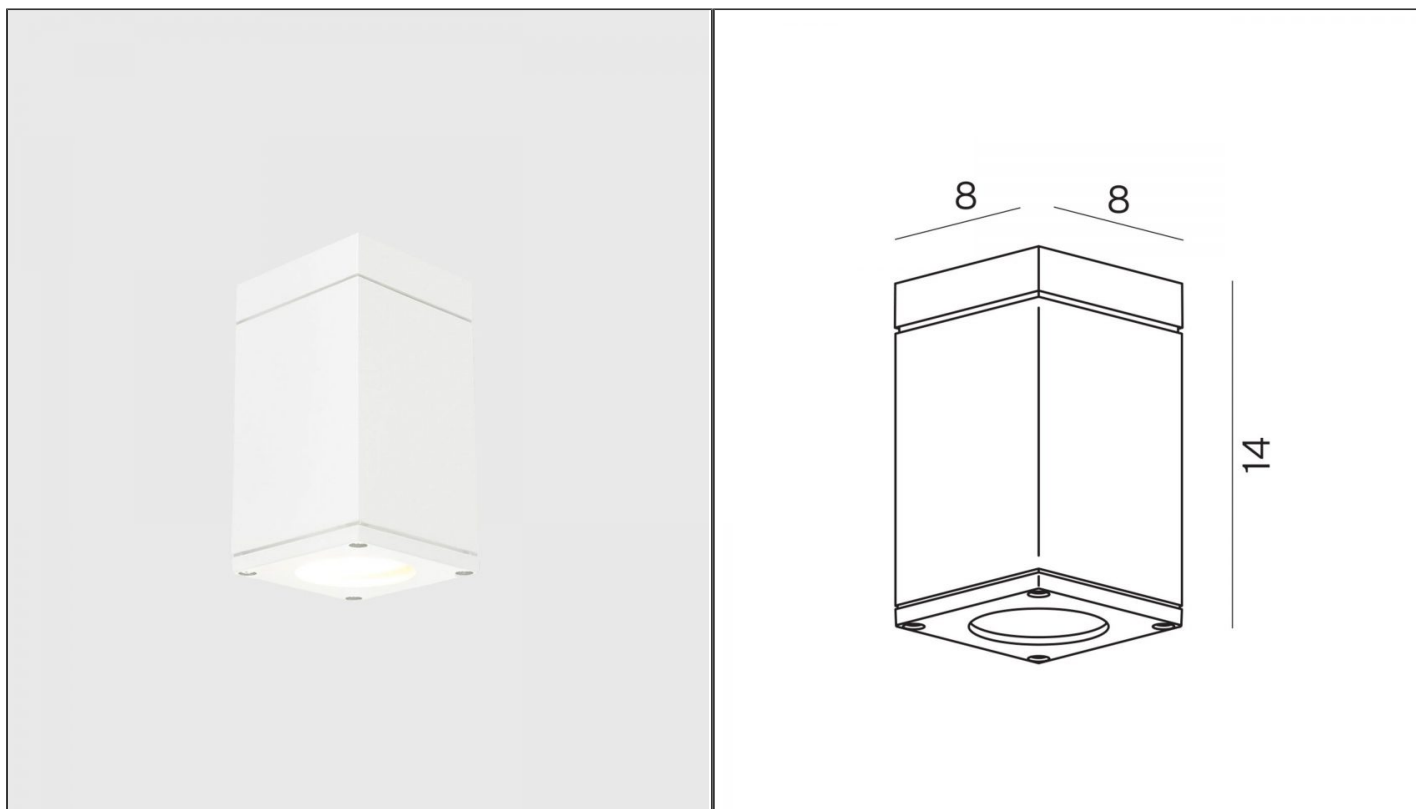

Sandvik Ceiling Light - White

NLYS.795W

PRODUCT DETAILS

Dimensions (cm)	H14 x W8
Application	Outdoor
Material	Tempered Glass, Aluminium
Lamp	GU10 Max 25W
IP-Rating	IP65
Availability	Upon Request

NOTES
