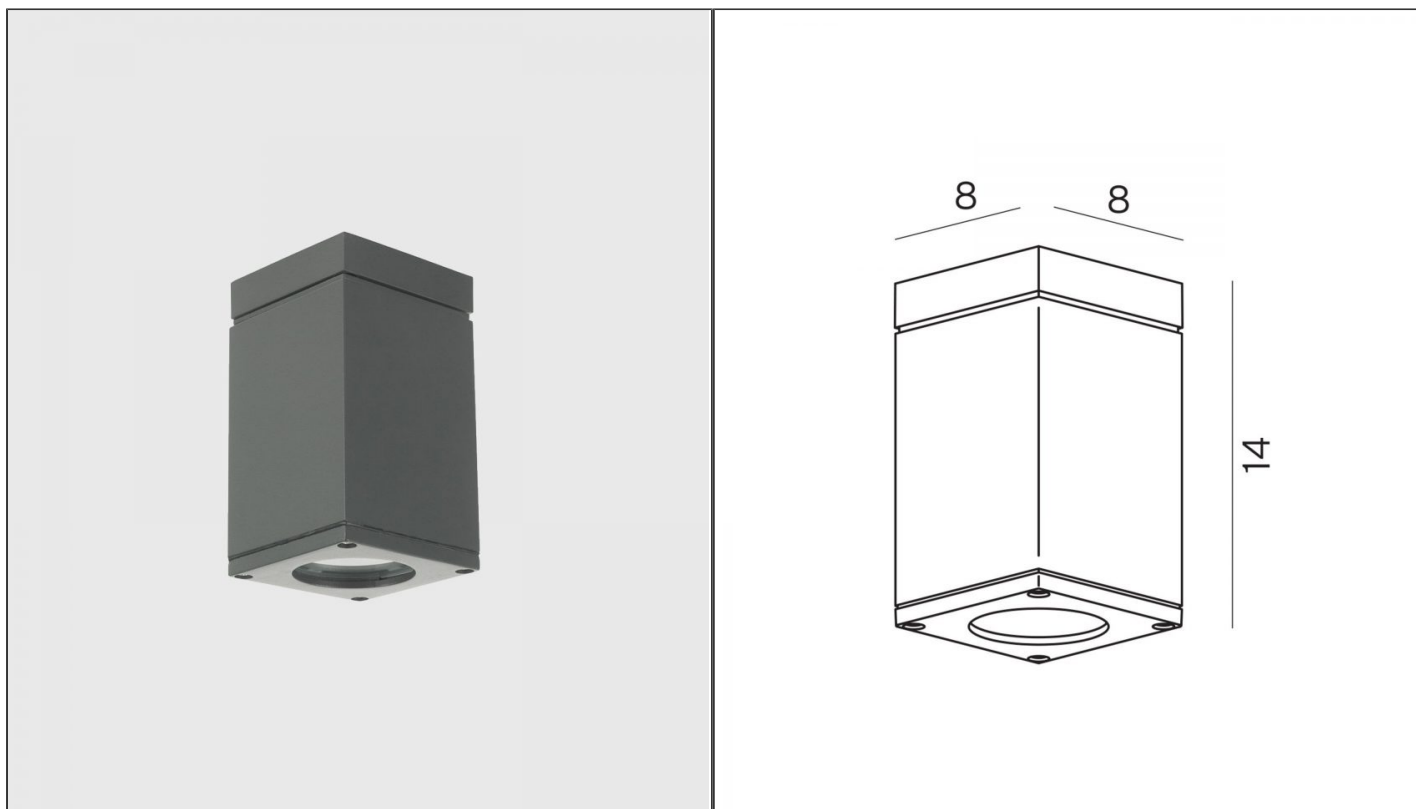

## Sandvik Ceiling Light - Graphite

NLYS.795GR

### PRODUCT DETAILS

<b>Dimensions (cm)</b>	H14 x W8
<b>Application</b>	Outdoor
<b>Material</b>	Tempered Glass, Aluminium
<b>Lamp</b>	GU10 Max 25W
<b>IP-Rating</b>	IP65
<b>Availability</b>	Upon Request