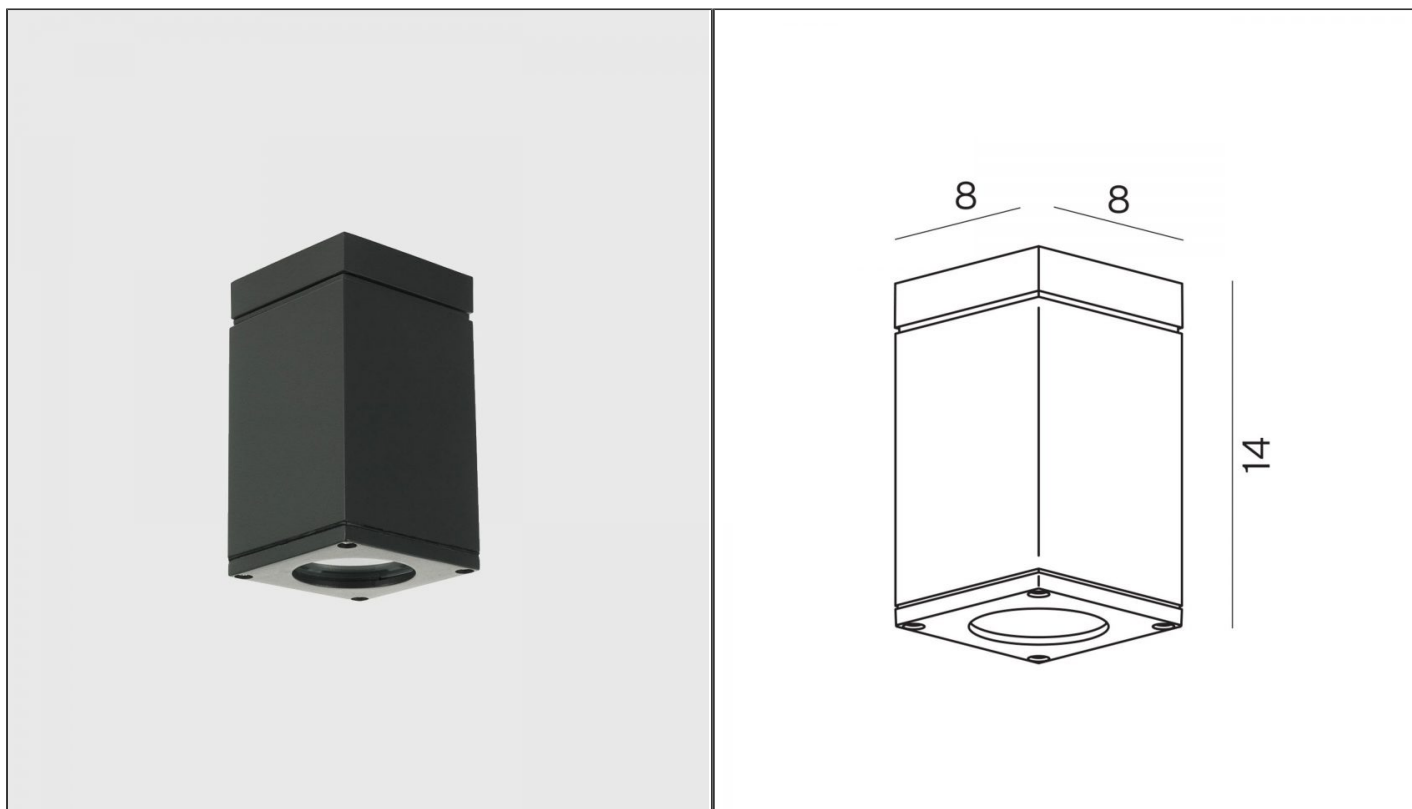

**Sandvik Ceiling Light - Black**

NLYS.795b

**PRODUCT DETAILS**

<b>Dimensions (cm)</b>	H14 x W8
<b>Application</b>	Outdoor
<b>Material</b>	Tempered Glass, Aluminium
<b>Lamp</b>	GU10 Max 25W
<b>IP-Rating</b>	IP65
<b>Availability</b>	Upon Request