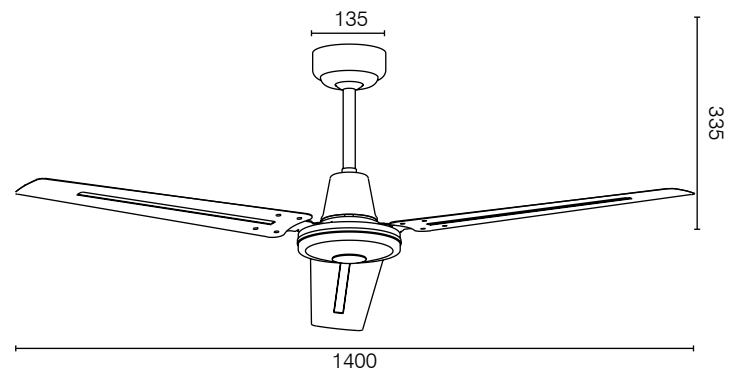

AIR MOVEMENT: 56-INCH

SPEED	LOW	MED	HIGH
RPM	80	140	220
Power	12W	25W	52W
Airflow	4,690m³/h	8,200m³/h	12,900m³/h

	MODEL	COLOUR	DESCRIPTION	BOX SIZE	GROSS WEIGHT	BOX QTY	BARCODE/TUN
RETAIL BOX	21896/05	White	Pacifica-48 AC Ceiling Fan	W527 x H210 x D252 mm	4.5 kg	1 pc	9 312641 218968 >
RETAIL BOX	21897/05	White	Pacifica-56 AC Ceiling Fan	W527 x H210 x D252 mm	4.8 kg	1 pc	9 312641 218975 >