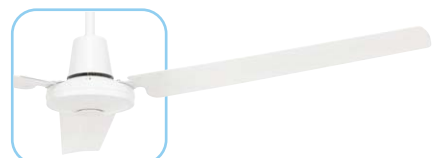

PACIFICA METAL BLADE AC CEILING FAN

55W AC MOTOR	ALUM BLADES	48 INCH 1220mm	9950 m ³ /hr AIRFLOW	56 INCH 1420mm	12900 m ³ /hr AIRFLOW	6YR WARRANTY
---------------------------	-----------------------	-----------------------------	--	-----------------------------	---	------------------------

Wall control
Included

Pacifica is a classic styled metal fan with 3 easy to fit slide-on blades to make installation a breeze.

- Durable metal body and canopy, with 3 easy slide-on aluminium blades
- 3 speed wall control included.
- Reversible All-Seasons technology for use all year round
- 85% pre-assembled out of the box for fast installation
- Powerful 55W AC motor
- Uses our Quick Connect Plug System to reduce installation time
- Light adaptable, pre-wired for light installation
- Suitable for indoor or enclosed alfresco areas
- Compatible with Brilliant remotes and BrilliantSmart fan controllers

APPLICATIONS

- Bedrooms, lounge and family rooms
- Indoors or enclosed alfresco areas not exposed to the weather

WHITE
48" (1200mm)

WHITE
56" (1400mm)

PACIFICA METAL BLADE AC CEILING FAN

TECHNICAL SPECIFICATIONS