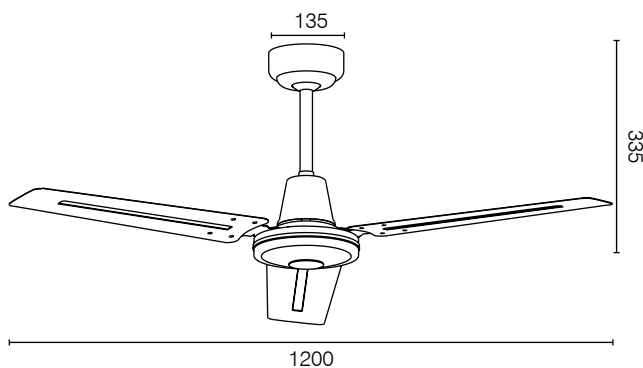

AIR MOVEMENT: 48-INCH

SPEED	LOW	MED	HIGH
RPM	100	160	240
Power	14W	28W	50W
Airflow	4,200m³/h	6,700m³/h	9,950m³/h