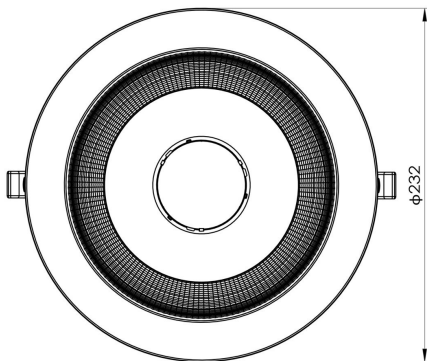

Technical Specification

Product	Model No.	Input Voltage (V/AC)	Multiple Wattage	Lumens (lm)	CCT (K)	Beam Angle (°)
	S9083R35TC/DP	240	24/35	3000/3300/3150	3000/4000/5700	60
	S9083SQ/WH/P					
	S9083RD/BK/P					
	S9083SQ/BK/P					

Dimmable	CRI	Body Colour	Cut Out (mm)	Diameter (mm)	Dim (mm)
OPTIONAL	80	WHITE	195	232	110(H)
		WHITE	195		232(L) x 232(W)
		BLACK	195	232	
		BLACK	195		232(L) x 232(W)

NOTE: lumens (lm) displayed are at MAXIMUM power

Due to continued product and technology enhancements, data sourced from sal.net.au shall not form part of any contract and or technical performance guarantee unless expressly confirmed in writing by SAL at the time of order. Products are sold in accordance with [SAL Terms and Conditions of sale](#) and all images shown are for illustration purposes only and may vary from the actual colour or finish. Unless specifically stated, all IP ratings nominated for Interior products are from "below the ceiling".

Dimensions