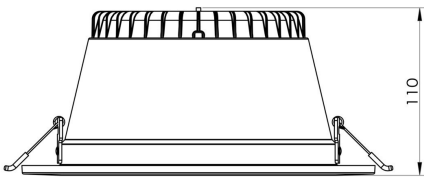

Technical Specification

Product	Model No.	Input Voltage (V/AC)	Multiple Wattage	Lumens (lm)	CCT (K)	Beam Angle (°)
	S9083R35TC/DP	240	24/35	3000/3300/3150	3000/4000/5700	60
	S9083SQ/WH/P					
	S9083RD/BK/P					
	S9083SQ/BK/P					

Dimmable	CRI	Body Colour	Cut Out (mm)	Diameter (mm)	Dim (mm)
OPTIONAL	80	WHITE	195	232	110(H)
		WHITE	195		232(L) x 232(W)
		BLACK	195	232	
		BLACK	195		232(L) x 232(W)

NOTE: lumens (lm) displayed are at MAXIMUM power

Due to continued product and technology enhancements, data sourced from sal.net.au shall not form part of any contract and or technical performance guarantee unless expressly confirmed in writing by SAL at the time of order. Products are sold in accordance with [SAL Terms and Conditions of sale](#) and all images shown are for illustration purposes only and may vary from the actual colour or finish. Unless specifically stated, all IP ratings nominated for Interior products are from "below the ceiling".

Dimensions