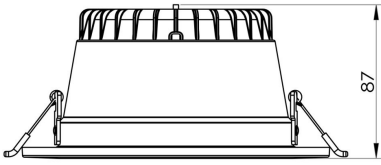

## Technical Specification

Product	Model No.	Input Voltage (V/AC)	Multiple Wattage	Lumens (lm)	CCT (K)	Beam Angle (°)
	S9082R20TC/DP	240	14/20	1700/1900/1800	3000/4000/5700	60
	S9082SQ/WH/P					
	S9082RD/BK/P					
	S9082SQ/BK/P					

Dimmable	CRI	Body Colour	Cut Out (mm)	Diameter (mm)	Dim (mm)
OPTIONAL	80	WHITE	145	174	87(H)
		WHITE	145		174(L) x 174(W)
		BLACK	145	174	174(L) x 174(W)
		BLACK	145		

NOTE: lumens (lm) displayed are at MAXIMUM power

## Dimensions