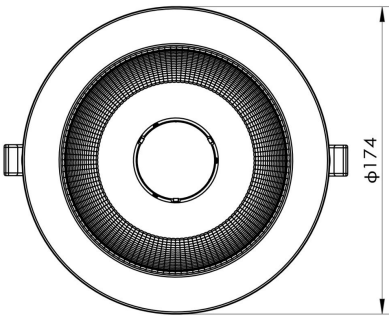

### Design Specifications

- Premium aluminium body profile, IC-4 rated
- Stylish white body profile and WH trim with optional WH square, BK round or BK square quick connect trims to order
- High performance faceted reflector profile, beam 60°, UGR <19
- High efficiency LED optics
- Remote constant current selectable power, flickerCONTROLLED LED driver, with flex and plug
- Selectable CCT 3000, 4000, 5700K

## Technical Specification

Product	Model No.	Input Voltage (V/AC)	Multiple Wattage	Lumens (lm)	CCT (K)	Beam Angle (°)
	S9082R20TC/DP	240	14/20	1700/1900/1800	3000/4000/5700	60
	S9082SQ/WH/P					
	S9082RD/BK/P					
	S9082SQ/BK/P					

Dimmable	CRI	Body Colour	Cut Out (mm)	Diameter (mm)	Dim (mm)
OPTIONAL	80	WHITE	145	174	87(H)
		WHITE	145		174(L) x 174(W)
		BLACK	145	174	174(L) x 174(W)
		BLACK	145		

NOTE: lumens (lm) displayed are at MAXIMUM power

## Dimensions