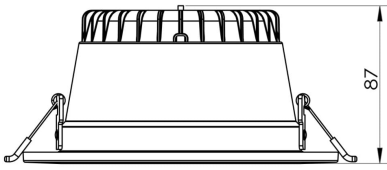

Technical Specification

Product	Model No.	Input Voltage (V/AC)	Multiple Wattage	Lumens (lm)	CCT (K)	Beam Angle (°)
	S9082D20TC/DP	240	14/20	2100/2400/2300	3000/4000/5700	80
	S9082SQ/WH/P					
	S9082RD/BK/P					
	S9082SQ/BK/P					

Dimmable	CRI	Body Colour	Cut Out (mm)	Diameter (mm)	Dim (mm)	IPART
OPTIONAL	80	WHITE	145	174	87(H)	N/A
		WHITE	145		174(L) x 174(W)	N/A
		BLACK	145	174		N/A
		BLACK	145		174(L) x 174(W)	N/A

REES	VEET
N/A	N/A
N/A	N/A
N/A	N/A
N/A	N/A

NOTE: lumens (lm) displayed are at MAXIMUM power

Due to continued product and technology enhancements, data sourced from sal.net.au shall not form part of any contract and or technical performance guarantee unless expressly confirmed in writing by SAL at the time of order. Products are sold in accordance with [SAL Terms and Conditions of sale](#) and all images shown are for illustration purposes only and may vary from the actual colour or finish. Unless specifically stated, all IP ratings nominated for Interior products are from "below the ceiling".

Dimensions