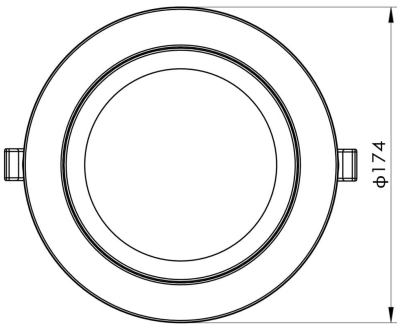

Technical Specification

Product	Model No.	Input Voltage (V/AC)	Multiple Wattage	Lumens (lm)	CCT (K)	Beam Angle (°)
	S9082D20TC/DP	240	14/20	2100/2400/2300	3000/4000/5700	80
	S9082SQ/WH/P					
	S9082RD/BK/P					
	S9082SQ/BK/P					

Dimmable	CRI	Body Colour	Cut Out (mm)	Diameter (mm)	Dim (mm)	IPART
OPTIONAL	80	WHITE	145	174	87(H)	N/A
		WHITE	145		174(L) x 174(W)	N/A
		BLACK	145	174		N/A
		BLACK	145		174(L) x 174(W)	N/A

REES	VEET
N/A	N/A
N/A	N/A
N/A	N/A
N/A	N/A

NOTE: lumens (lm) displayed are at MAXIMUM power

Due to continued product and technology enhancements, data sourced from sal.net.au shall not form part of any contract and or technical performance guarantee unless expressly confirmed in writing by SAL at the time of order. Products are sold in accordance with [SAL Terms and Conditions of sale](#) and all images shown are for illustration purposes only and may vary from the actual colour or finish. Unless specifically stated, all IP ratings nominated for Interior products are from "below the ceiling".

Dimensions