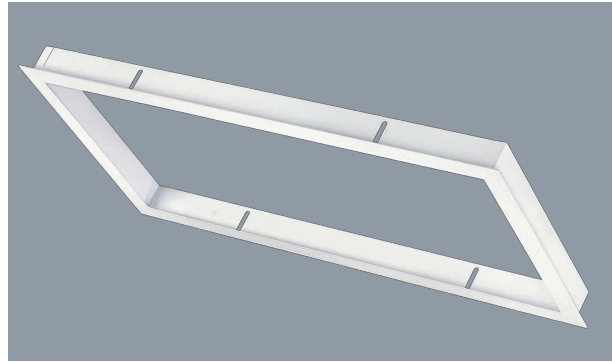

RECESSED CEILING FRAME (imperial) -S9704

LED panel installation type recessed ceiling frame

Application

Designed for commercial office interior spaces

Design Specifications

- Pressed steel base designed for (imperial sizes)
- Quality white powder coated finish
- S904/214/FRAME/I = S9754/306 range, S9784/306 range
- S9704/228/FRAME/I = S9754/312 range, S9784/312 range

Technical Specification

Model No.	Body Colour
S9704/214/FRAME/I	WHITE
S9704/228/FRAME/I	WHITE

Due to continued product and technology enhancements, data sourced from sal.net.au shall not form part of any contract and or technical performance guarantee unless expressly confirmed in writing by SAL at the time of order. Products are sold in accordance with SAL Terms and Conditions of sale and all images shown are for illustration purposes only and may vary from the actual colour or finish. Unless specifically stated, all IP ratings nominated for Interior products are from "below the ceiling".

Dimensions

LED downlights, oysters, linear battens and profiles, track lights, strip lights, interior architectural, highbays, lamps, emergency, floodlights, exterior architectural, weatherproof, bulkheads, sensors, electrical accessories, smart lighting controls, drivers