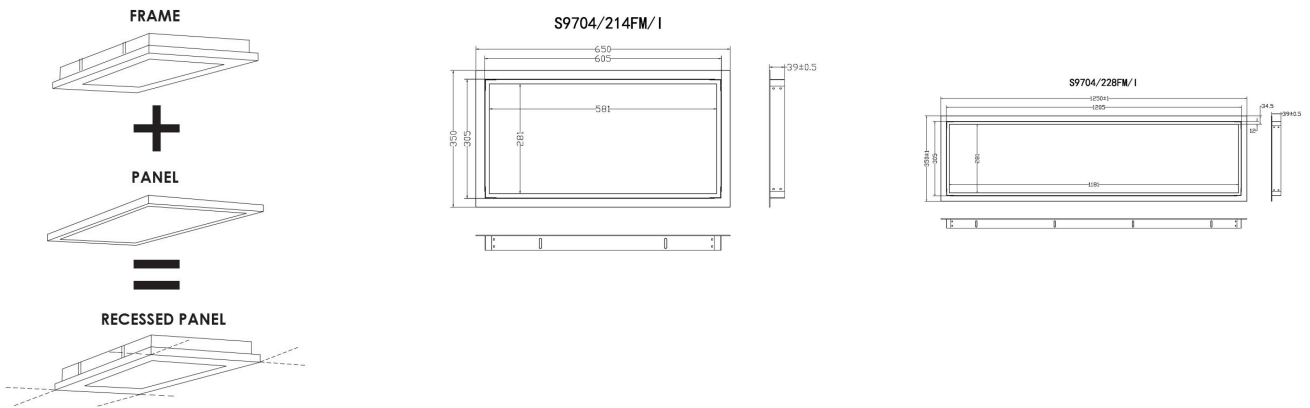

RECESSED CEILING FRAME (imperial) -S9704

LED panel installation type recessed ceiling frame

Application

Designed for commercial office interior spaces

Design Specifications

- Pressed steel base designed for (imperial sizes)
- Quality white powder coated finish
- S904/214/FRAME/I = S9754/306 range, S9784/306 range
- S9704/228/FRAME/I = S9754/312 range, S9784/312 range

Technical Specification

Model No.	Body Colour
S9704/214/FRAME/I	WHITE
S9704/228/FRAME/I	WHITE

Due to continued product and technology enhancements, data sourced from sal.net.au shall not form part of any contract and or technical performance guarantee unless expressly confirmed in writing by SAL at the time of order. Products are sold in accordance with SAL Terms and Conditions of sale and all images shown are for illustration purposes only and may vary from the actual colour or finish. Unless specifically stated, all IP ratings nominated for Interior products are from "below the ceiling".

Dimensions

LED downlights, oysters, linear battens and profiles, track lights, strip lights, interior architectural, highbays, lamps, emergency, floodlights, exterior architectural, weatherproof, bulkheads, sensors, electrical accessories, smart lighting controls, drivers