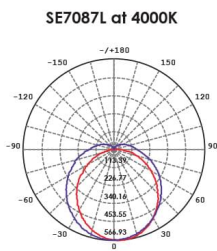

Photometric Data

Unit: cd C0/C180 — C90/C270 —