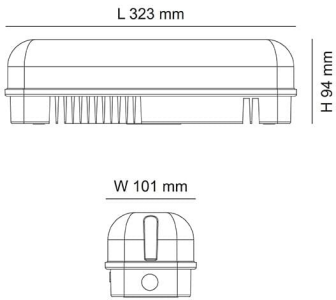

### Design Specifications

- Robust die-cast aluminium body, designed with 20mm conduit entry points
- Durable white powder coated finish
- Stainless steel allen screws
- High efficiency SMD LED chips, beam distribution 90 degree
- Integral non-dimmable LED driver
- UV stabilised opal polycarbonate diffuser, silicon gasket

### Technical Specification

Product	Model No.	Input Voltage (V/AC)	Power (W)	Lumens (lm)	CCT (K)	CRI
	SE7087L	240	18	1450	4000	80

Beam Angle (°)	Body Colour	Dim (mm)
90	WHITE	323(L) x 101(W) x 94(H)

Due to continued product and technology enhancements, data sourced from sal.net.au shall not form part of any contract and or technical performance guarantee unless expressly confirmed in writing by SAL at the time of order. Products are sold in accordance with [SAL Terms and Conditions of sale](#) and all images shown are for illustration purposes only and may vary from the actual colour or finish. Unless specifically stated, all IP ratings nominated for Interior products are from "below the ceiling".

## Dimensions