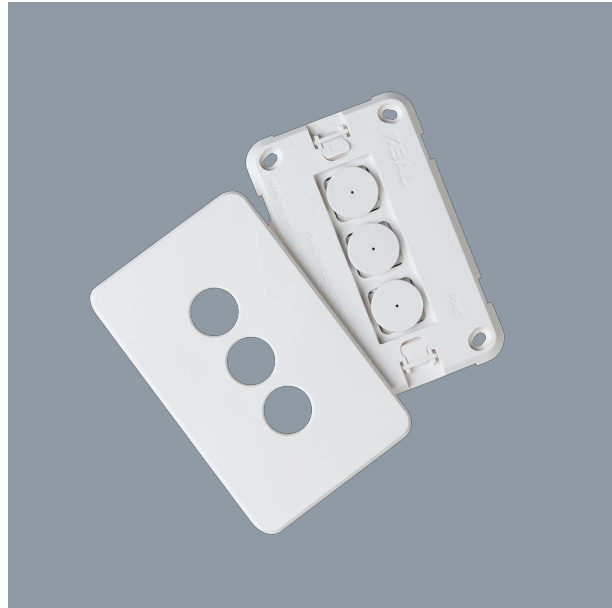

PIXIE AMBIENCE WALL & FACE PLATES SWA

SMART HOME - fixed electrical accessories

Application

Ideal for the home or office, using PIXIE Smart Home automation controls

Design Specifications

- Easy to install face plates, with 1,2,3,4,5 or 6 gang configurations
- Stylish face plates to suit the various wall plate combinations, with a choice of white, black or grey colours, complete with a set of mech caps,
- For flexibility **wall plates are ordered separately to the face plates**
- Durable polycarbonate construction, low profile design
- PIXIE control mechs shown are ordered separately