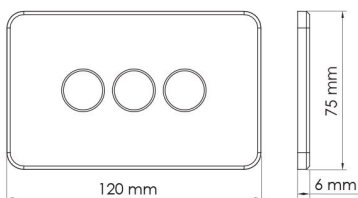

Technical Specification

Model No.	Dim (mm)	Body Colour
SWAC1GW	120(L) x 75(W) x 6(H)	GLOSS WHITE FACE PLATE ONLY
SWAC2GW	120(L) x 75(W) x 6(H)	GLOSS WHITE FACE PLATE ONLY
SWAC3GW	120(L) x 75(W) x 6(H)	GLOSS WHITE FACE PLATE ONLY
SWAC4GW	120(L) x 75(W) x 6(H)	GLOSS WHITE FACE PLATE ONLY
SWAC5GW	120(L) x 75(W) x 6(H)	GLOSS WHITE FACE PLATE ONLY
SWAC6GW	120(L) x 75(W) x 6(H)	GLOSS WHITE FACE PLATE ONLY
SWAC1SGB	120(L) x 75(W) x 6(H)	SEMI GLOSS BLACK FACE PLATE ONLY
SWAC2SGB	120(L) x 75(W) x 6(H)	SEMI GLOSS BLACK FACE PLATE ONLY
SWAC3SGB	120(L) x 75(W) x 6(H)	SEMI GLOSS BLACK FACE PLATE ONLY
SWAC4SGB	120(L) x 75(W) x 6(H)	SEMI GLOSS BLACK FACE PLATE ONLY
SWAC5SGB	120(L) x 75(W) x 6(H)	SEMI GLOSS BLACK FACE PLATE ONLY
SWAC6SGB	120(L) x 75(W) x 6(H)	SEMI GLOSS BLACK FACE PLATE ONLY
SWABSGB		CAP SEMI GLOSS BLACK (5 PCS)
SWAC1SGG	120(L) x 75(W) x 6(H)	SEMI GLOSS GREY FACE PLATE ONLY
SWAC2SGG	120(L) x 75(W) x 6(H)	SEMI GLOSS GREY FACE PLATE ONLY
SWAC3SGG	120(L) x 75(W) x 6(H)	SEMI GLOSS GREY FACE PLATE ONLY
SWAC4SGG	120(L) x 75(W) x 6(H)	SEMI GLOSS GREY FACE PLATE ONLY
SWAC5SGG	120(L) x 75(W) x 6(H)	SEMI GLOSS GREY FACE PLATE ONLY
SWAC6SGG	120(L) x 75(W) x 6(H)	SEMI GLOSS GREY FACE PLATE ONLY
SWP1	120(L) x 75(W) x 6(H)	WHITE - WALL PLATE ONLY
SWP2	120(L) x 75(W) x 6(H)	WHITE - WALL PLATE ONLY
SWP3	120(L) x 75(W) x 6(H)	WHITE - WALL PLATE ONLY
SWP4	120(L) x 75(W) x 6(H)	WHITE - WALL PLATE ONLY
SWP5	120(L) x 75(W) x 6(H)	WHITE - WALL PLATE ONLY
SWP6	120(L) x 75(W) x 6(H)	WHITE - WALL PLATE ONLY
SWABSGG		CAP SEMI GLOSS GREY (5 PCS)

Dimensions

Dimensions

THE NEW ESS106 IS SMALL IN SIZE BUT BIG ON FEATURES.

For more
information
please
scan me