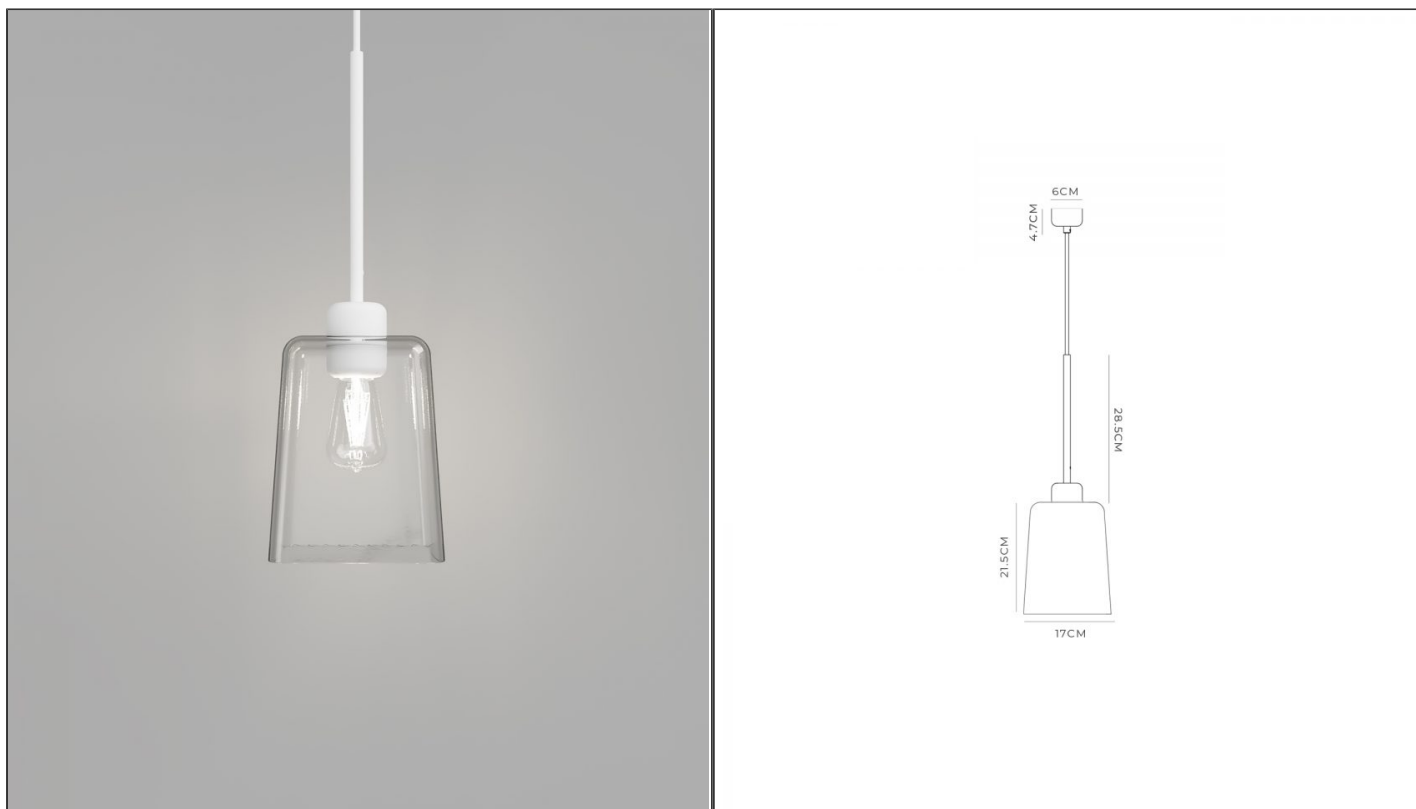

Parlour Lite Glass Pendant Light - Square/Square, Textured White

LR.i02.26.WH + LR.A01.001

PRODUCT DETAILS

Dimensions	18 × 21.5 cm
Application	Interior
Material	Glass, Aluminium
Lamp	E27 Max 9W LED
Drop (cm)	Max 200