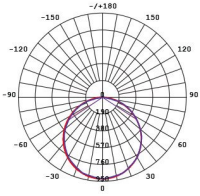

Photometric Data

Unit: cd C0/C180 — C90/C270 —

S9784U312TC at 4000K