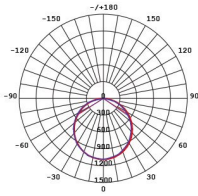

S9784U606TC at 5000K