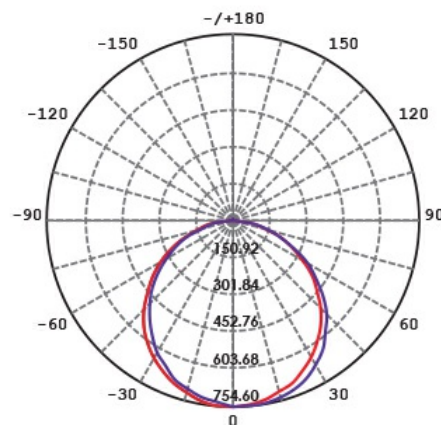

Performance

Dimmable - **OPTIONAL**

Dimmer Type - **Trailing edge, 1-10V, (excluding S9774/612) DALI / DSI**

Technical Specification

| Model No. | Description | Input Voltage (V/AC) | Power (W) | Lumens (lm) | CCT (K) | CRI |
|-------------|---------------------------------------|----------------------|-----------|-------------|---------|-----|
| S9774/606CW | LED PANEL 24W 595 X 595 X 9mm CW WH | 240 | 24 | 2400 | 4000 | 80 |
| S9774/606DL | LED PANEL 24W 595 X 595 X 9mm DL WH | 240 | 24 | 2400 | 5700 | 80 |
| S9774/312CW | LED PANEL 24W 1195 X 295 X 9mm CW WH | 240 | 24 | 2400 | 4000 | 80 |
| S9774/312DL | LED PANEL 24W 1195 X 295 X 9mm DL WH | 240 | 24 | 2400 | 5700 | 80 |
| S9774/612CW | LED PANEL 40W 1195 X 595 X 11mm CW WH | 240 | 40 | 4000 | 4000 | 80 |
| S9774/612DL | LED PANEL 40W 1195 X 595 X 11mm DL WH | 240 | 40 | 4000 | 5700 | 80 |

| Model No. | Beam Angle (°) | Dimensions (mm) |
|-------------|----------------|----------------------------|
| S9774/606CW | 100 | 595(L) x 595(W) x 9(H) |
| S9774/606DL | 100 | 595(L) x 595(W) x 9(H) |
| S9774/312CW | 100 | 1195(L) x 295(W) x 9(H) |
| S9774/312DL | 100 | 1195(L) x 295(W) x 9(H) |
| S9774/612CW | 100 | 1195(L) x 595(W) x 10.5(H) |
| S9774/612DL | 100 | 1195(L) x 595(W) x 10.5(H) |

Photometric Data

Unit: cd C0/C180 _____ C90/C270 _____

S9774/606CW at 4000K

S9774/312DL at 5700K

Product Images