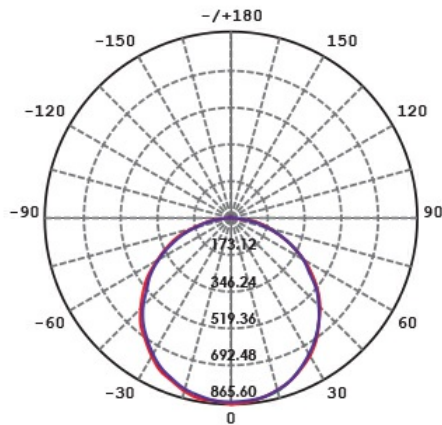

Performance

Dimmable - **OPTIONAL**

Dimmer Type - **Trailing edge, 1-10V, (excluding S9774/612) DALI / DSI**

Technical Specification

| Model No. | Description | Input Voltage (V/AC) | Power (W) | Lumens (lm) | CCT (K) | CRI |
|-------------|---------------------------------------|----------------------|-----------|-------------|---------|-----|
| S9774/606CW | LED PANEL 24W 595 X 595 X 9mm CW WH | 240 | 24 | 2400 | 4000 | 80 |
| S9774/606DL | LED PANEL 24W 595 X 595 X 9mm DL WH | 240 | 24 | 2400 | 5700 | 80 |
| S9774/312CW | LED PANEL 24W 1195 X 295 X 9mm CW WH | 240 | 24 | 2400 | 4000 | 80 |
| S9774/312DL | LED PANEL 24W 1195 X 295 X 9mm DL WH | 240 | 24 | 2400 | 5700 | 80 |
| S9774/612CW | LED PANEL 40W 1195 X 595 X 11mm CW WH | 240 | 40 | 4000 | 4000 | 80 |
| S9774/612DL | LED PANEL 40W 1195 X 595 X 11mm DL WH | 240 | 40 | 4000 | 5700 | 80 |

| Model No. | Beam Angle (°) | Dimensions (mm) |
|-------------|----------------|----------------------------|
| S9774/606CW | 100 | 595(L) x 595(W) x 9(H) |
| S9774/606DL | 100 | 595(L) x 595(W) x 9(H) |
| S9774/312CW | 100 | 1195(L) x 295(W) x 9(H) |
| S9774/312DL | 100 | 1195(L) x 295(W) x 9(H) |
| S9774/612CW | 100 | 1195(L) x 595(W) x 10.5(H) |
| S9774/612DL | 100 | 1195(L) x 595(W) x 10.5(H) |

Photometric Data

Unit: cd C0/C180 _____ C90/C270 _____

S9774/606CW at 4000K

S9774/312DL at 5700K

Product Images