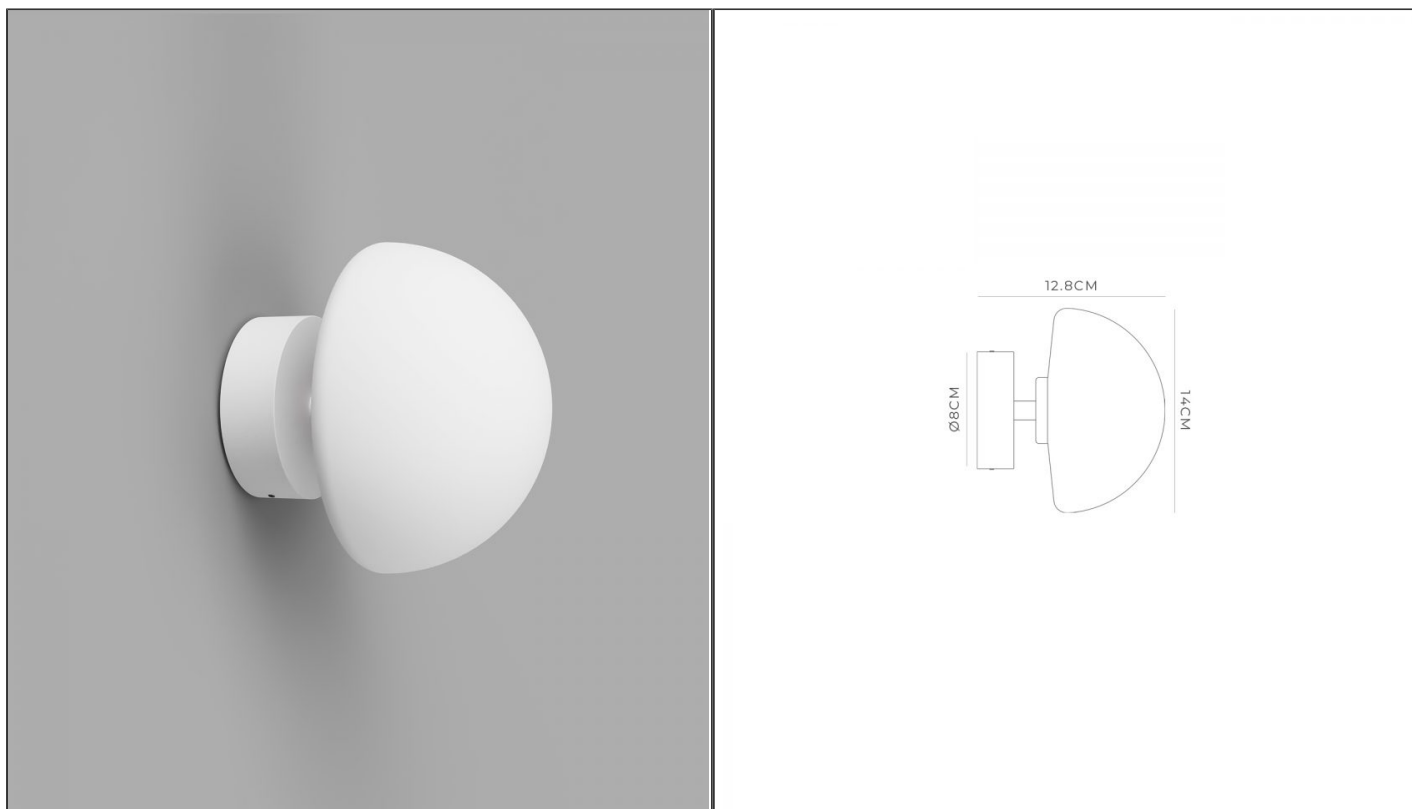

**Orb Dome Short Arm Wall Light - White**

LR.i01.54A.WH + LR.A03.DM.WH

**PRODUCT DETAILS**

<b>Dimensions (cm)</b>	H14 x W14 x D12.8
<b>Application</b>	Interior
<b>Material</b>	Glass, Aluminium
<b>Lamp</b>	G9 Max 3W LED
<b>IP-Rating</b>	IP44