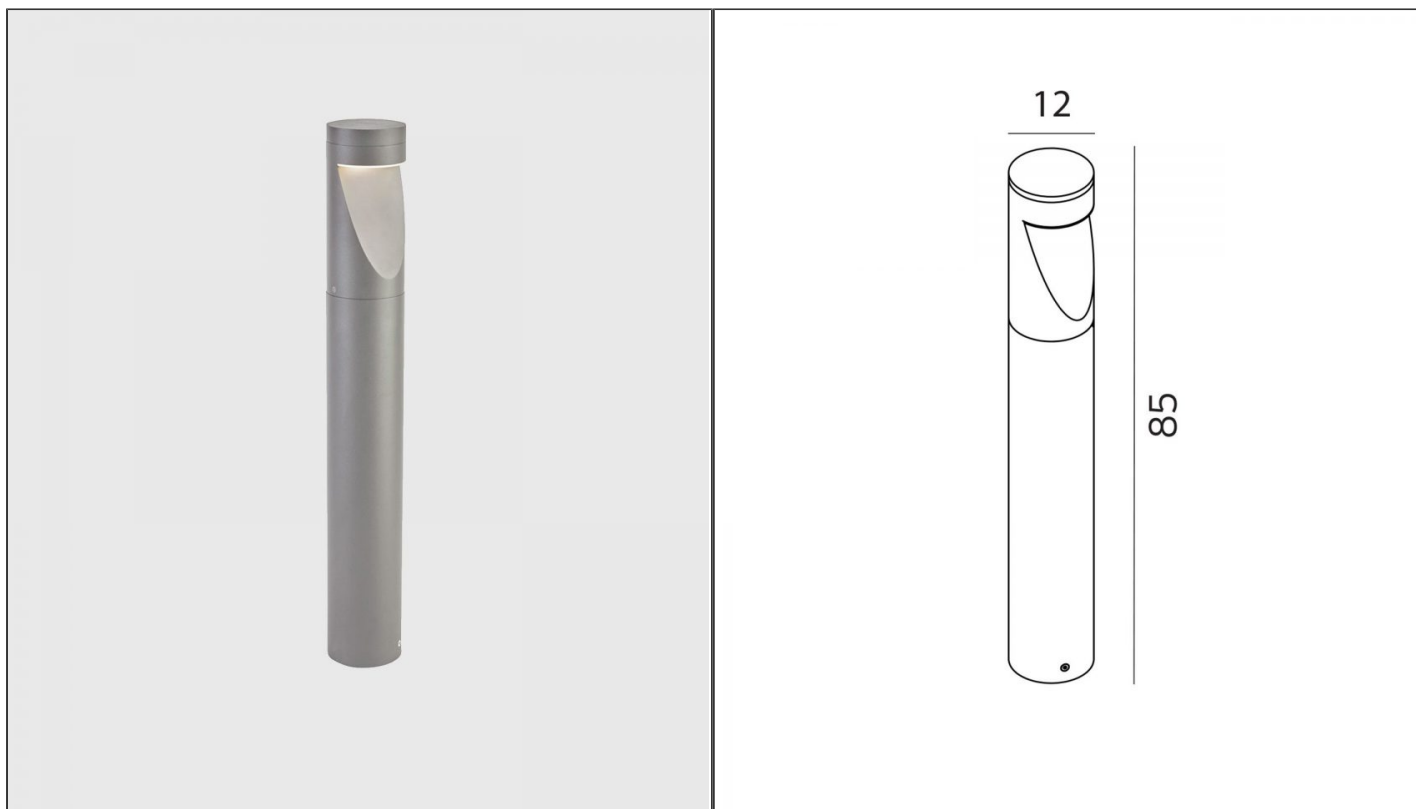

## Oppland Bollard Light - Aluminium

NLYS.1321AL

### PRODUCT DETAILS

<b>Dimensions (cm)</b>	H85 x W12
<b>Application</b>	Outdoor
<b>Material</b>	Aluminium
<b>Lamp</b>	LED 8.5W 3000K
<b>IP-Rating</b>	IP54
<b>Availability</b>	Upon Request