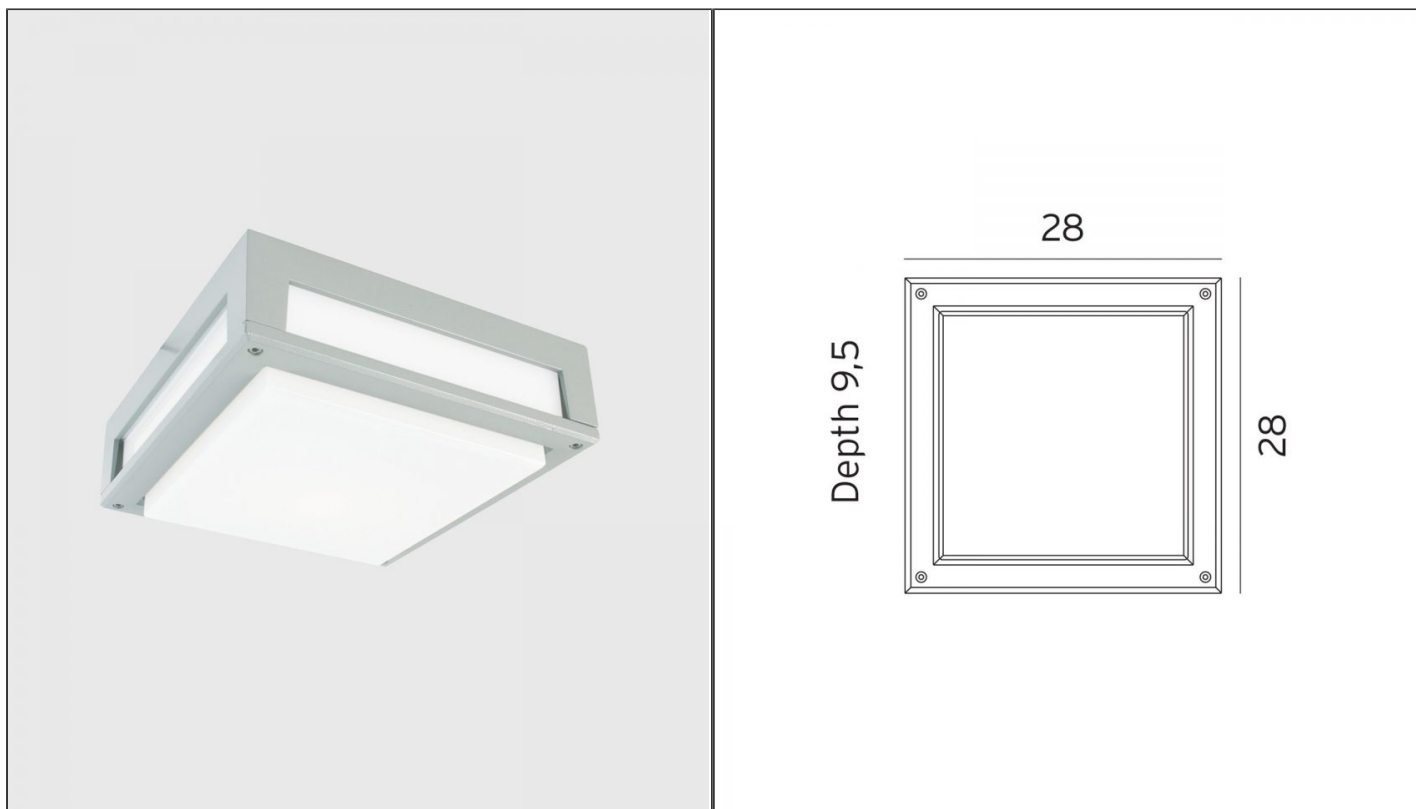

Nordland Ceiling Light - White

NLYS.7120W

PRODUCT DETAILS

Dimensions (cm)	H9.5 x W28
Application	Outdoor
Material	Aluminium, Polycarbonate
Lamp	E27 Max 60W
IP-Rating	IP65
Availability	Upon Request

NOTES
