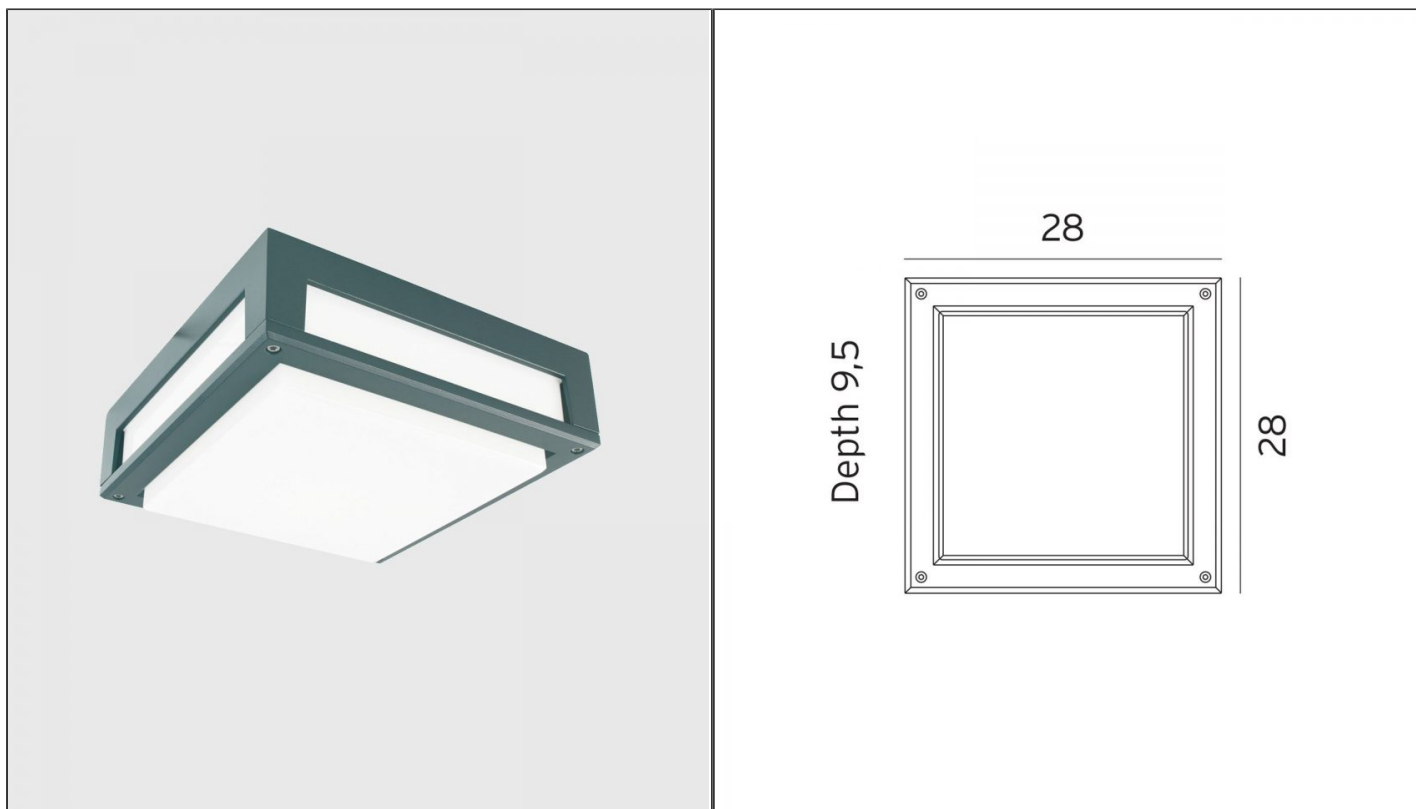

Nordland Ceiling Light - Graphite

NLYS.7120GR

PRODUCT DETAILS

Dimensions (cm)	H9.5 x W28
Application	Outdoor
Material	Aluminium, Polycarbonate
Lamp	E27 Max 60W
IP-Rating	IP65
Availability	Upon Request

NOTES
