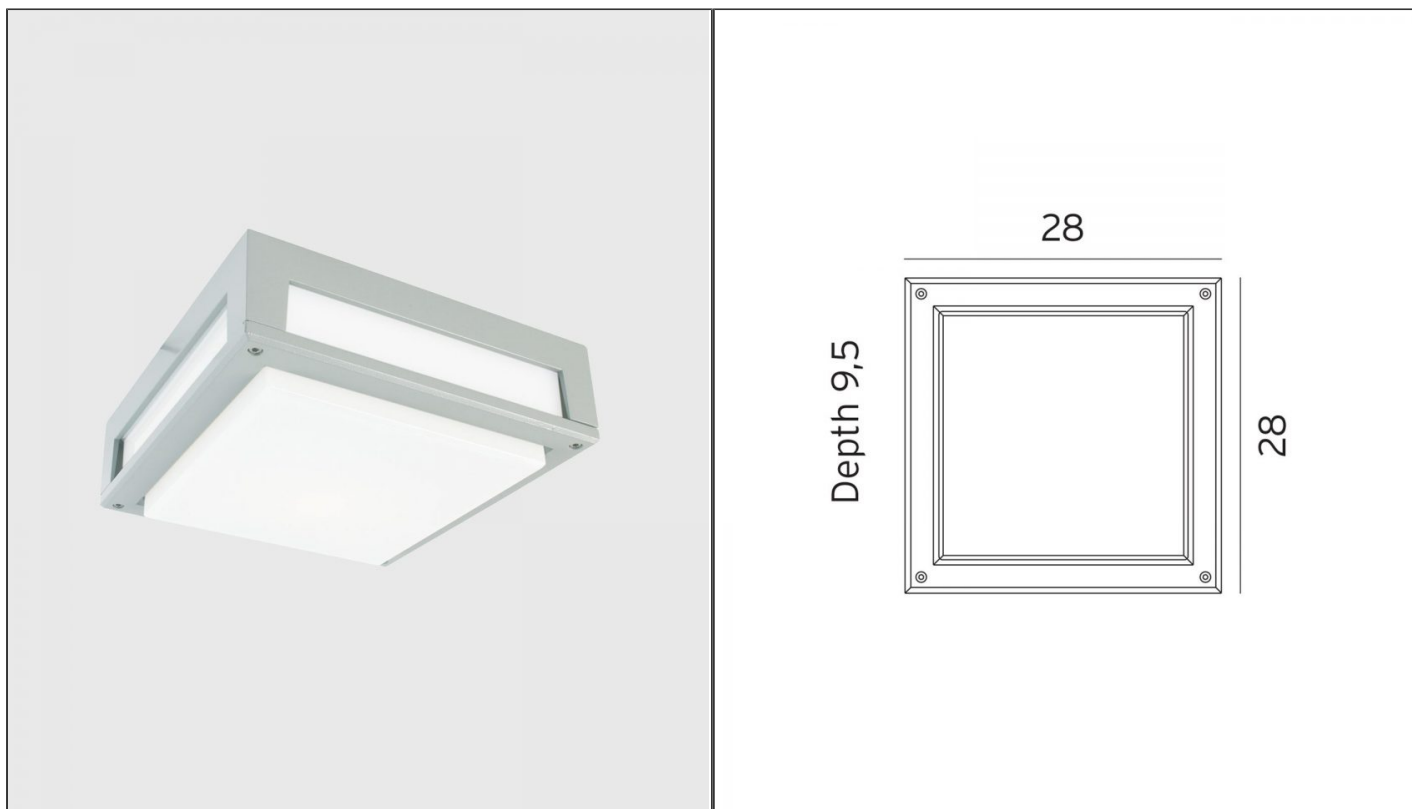

**Nordland Ceiling Light - Aluminium**

NLYS.7120AL

**PRODUCT DETAILS**

<b>Dimensions (cm)</b>	H9.5 x W28
<b>Application</b>	Outdoor
<b>Material</b>	Aluminium, Polycarbonate
<b>Lamp</b>	E27 Max 60W
<b>IP-Rating</b>	IP65
<b>Availability</b>	Upon Request