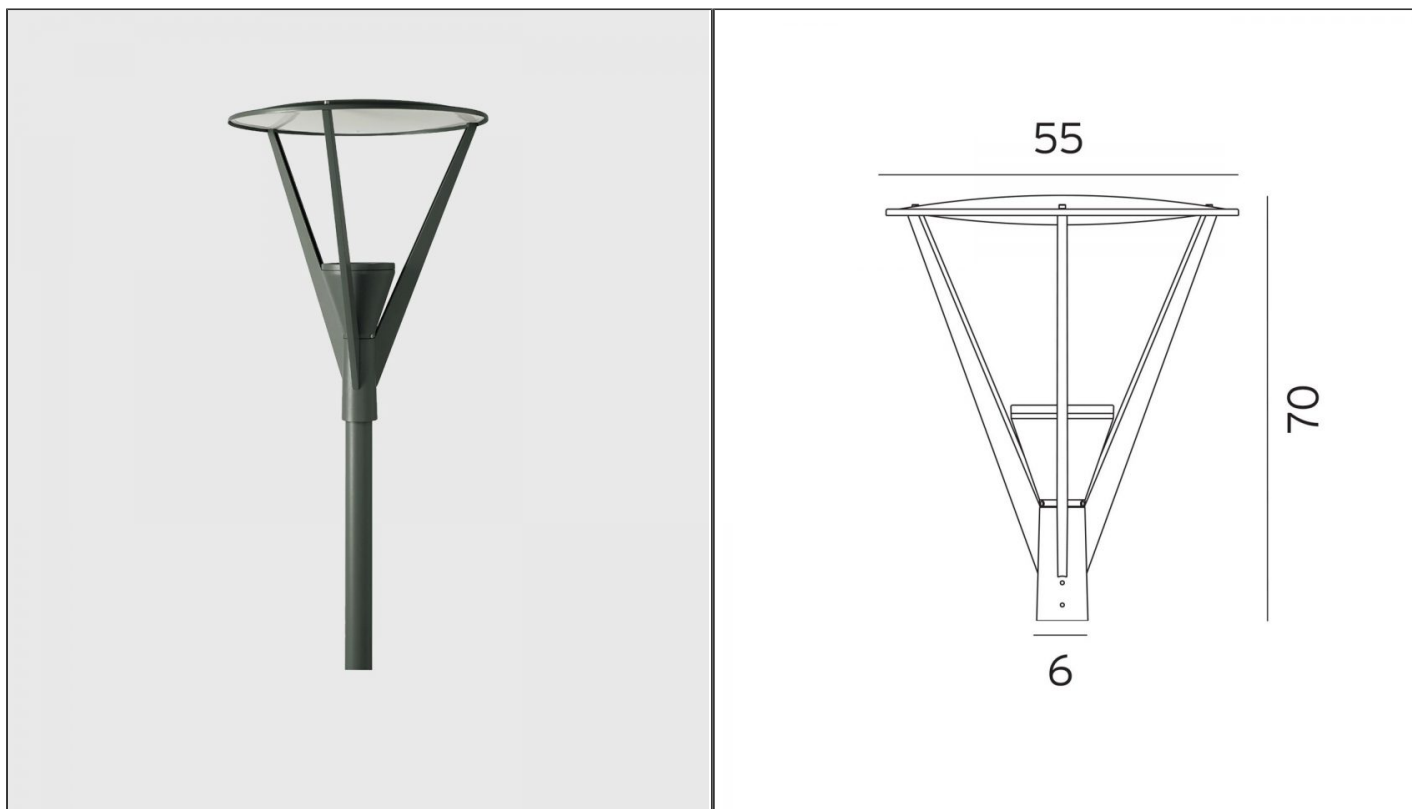

Nice Pole Light - Graphite

NLYS.5001GR

PRODUCT DETAILS

Dimensions (cm)	H Min 432 Max 519 x W55
Application	Outdoor
Material	Aluminium
Lamp	LED 36.6W 3000K
IP-Rating	IP65
Availability	12 weeks

NOTES
