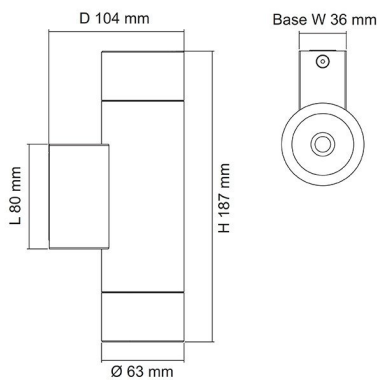

Technical Specification

Model No.	Input Voltage (V/AC)	Power (W)	Lumens (lm)	CCT (K)	Beam Angle (°)	Diameter (mm)
SL7222GU AS	240	8	360/400/380	3000/4000/6000	50	63
SL7222TC/BK	240	8	360/400/380	3000/4000/6000	50	63
SL7222TC/SL	240	8	360/400/380	3000/4000/6000	50	63

Model No.	Dim (mm)	Body Colour
SL7222GU AS	104(W) x 187(H)	ANODISED SILVER
SL7222TC/BK	104(W) x 187(H)	BLACK
SL7222TC/SL	104(W) x 187(H)	SILVER

Note: Optical performance (lumens lm) shown are PER LAMP

Due to continued product and technology enhancements, data sourced from sal.net.au shall not form part of any contract and or technical performance guarantee unless expressly confirmed in writing by SAL at the time of order. Products are sold in accordance with [SAL Terms and Conditions of sale](#) and all images shown are for illustration purposes only and may vary from the actual colour or finish. Unless specifically stated, all IP ratings nominated for Interior products are from "below the ceiling".

Dimensions

SL7222

Why is the IP rating important? In brief, IP (Ingress Protection) ratings are defined in EN 60529 and simply defines the ability of an electrical product to seal and protect against the intrusion of foreign objects and water.