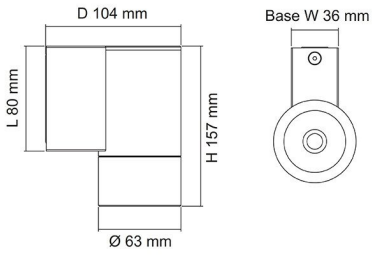

Dimensions

SL7221 GU