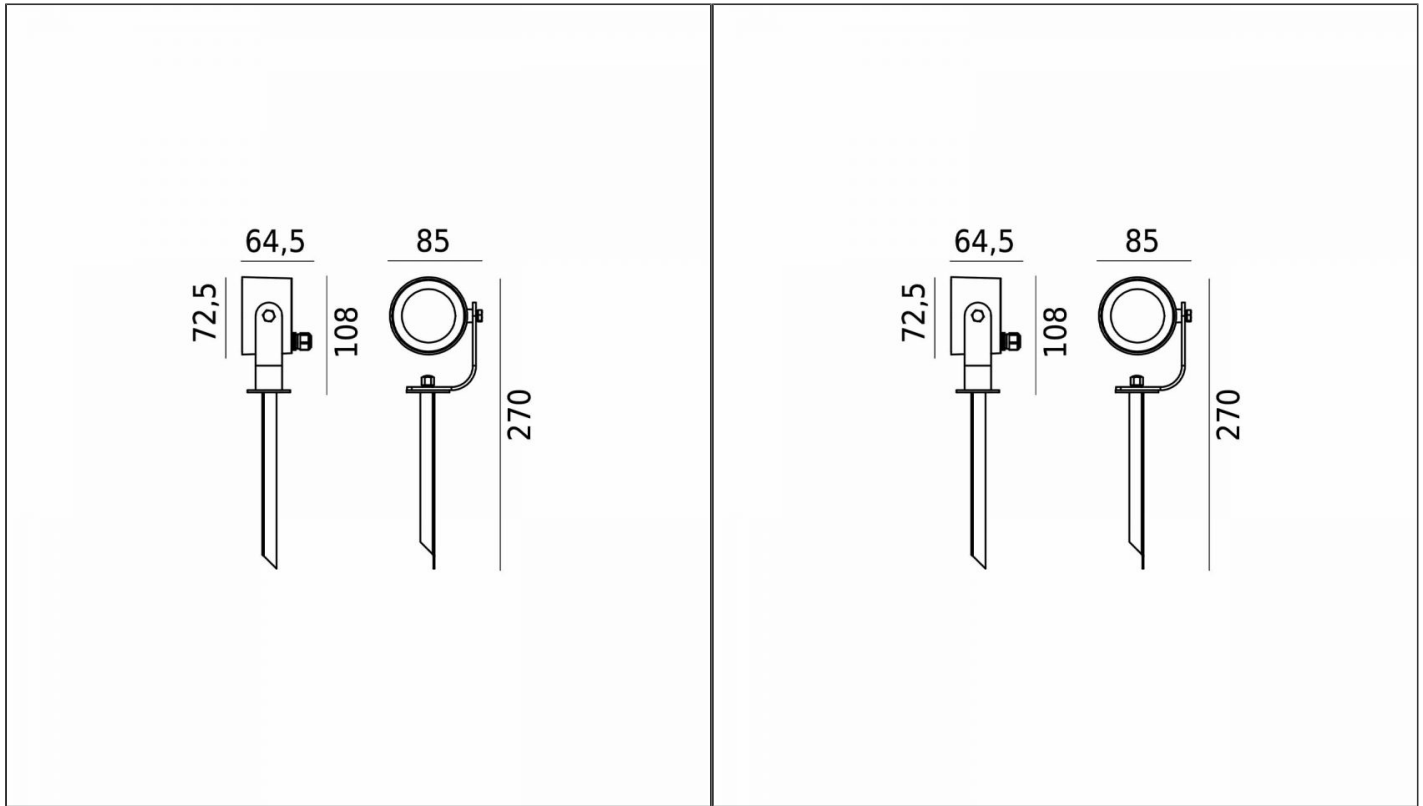

Moss Spike Light - Graphite

NLYS.6165GR

PRODUCT DETAILS

Dimensions (cm)	H27 x W8.5 x D6.45
Application	Outdoor
Material	Aluminium
Lamp	LED 4W 3000K
IP-Rating	IP65

NOTES
