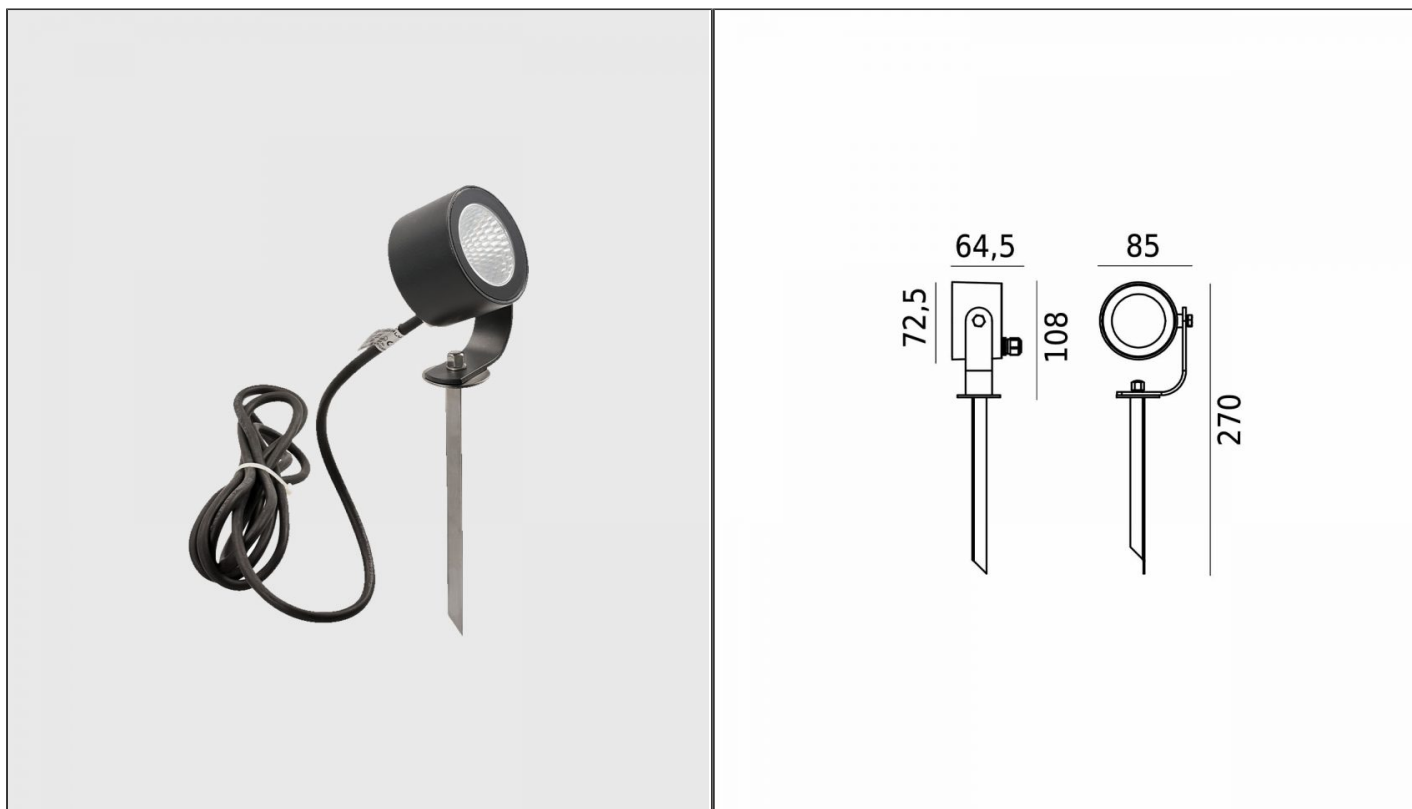

**Moss Spike Light - Black**

NLYS.6165B

**PRODUCT DETAILS**

<b>Dimensions (cm)</b>	H27 x W8.5 x D6.45
<b>Application</b>	Outdoor
<b>Material</b>	Aluminium
<b>Lamp</b>	LED 4W 3000K
<b>IP-Rating</b>	IP65

**NOTES**