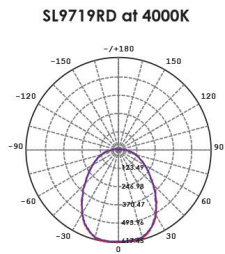

Photometric Data

Unit: cd C0/C180 _____ C90/C270 _____