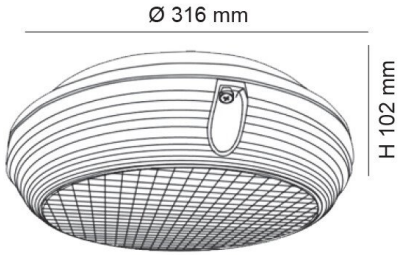

Dimensions