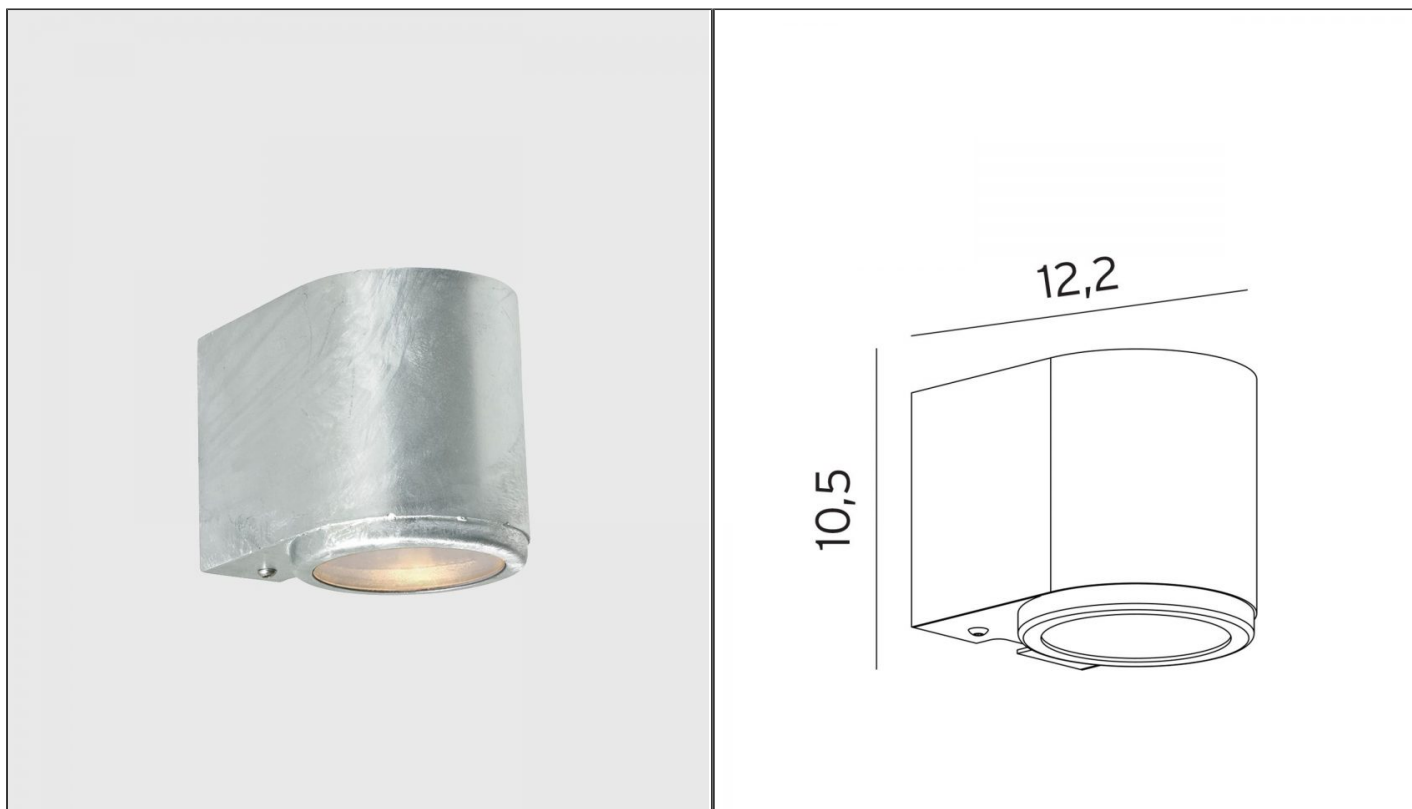

Mandal Wall Light - Small, Galvanized Steel

NLYS.1374GA

PRODUCT DETAILS

Dimensions	12.2 × 10.5 cm
Application	Outdoor
Material	Glass, Steel
Lamp	GU10 Max 25W
IP-Rating	IP44
Availability	Upon Request

NOTES
