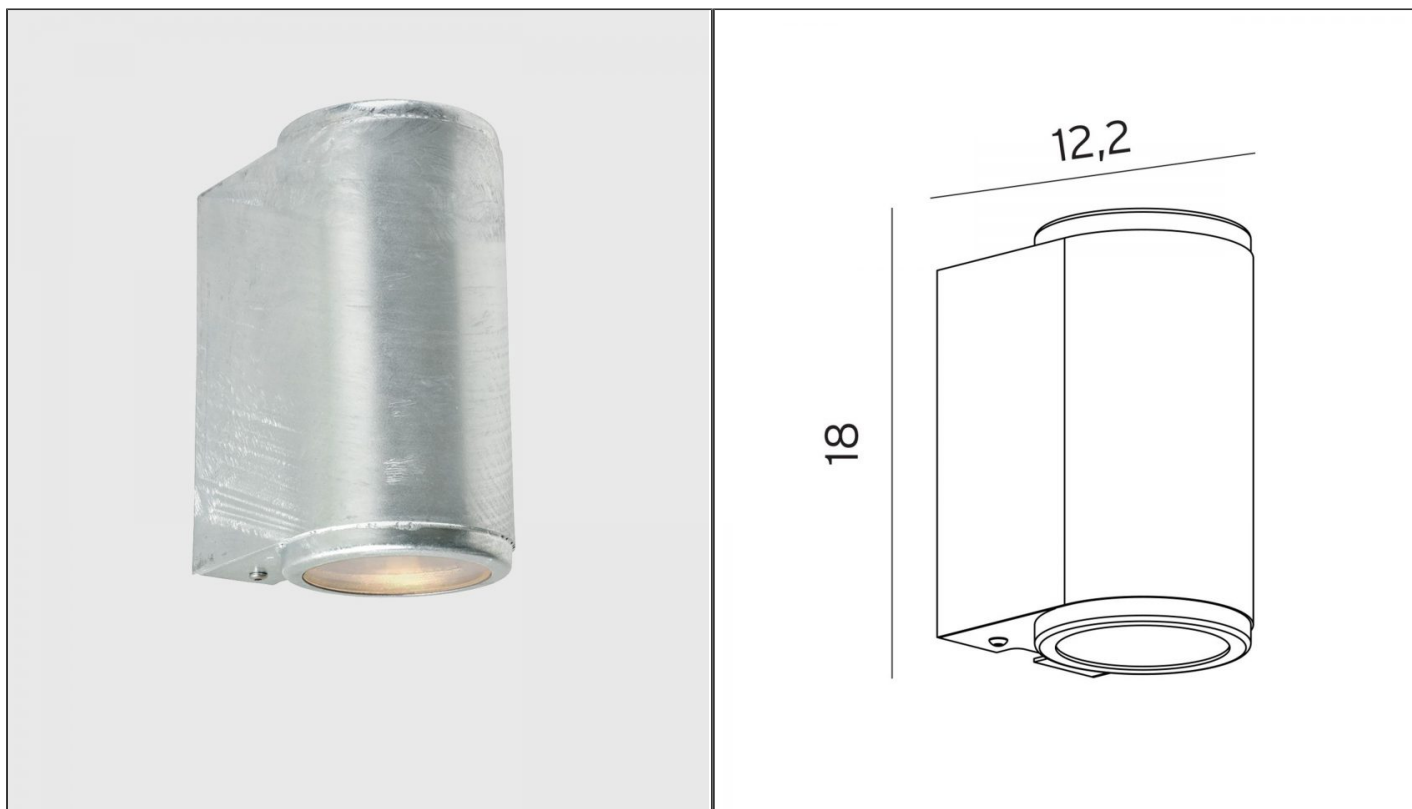

Mandal Wall Light - Large, Galvanized Steel

NLYS.1371GA

PRODUCT DETAILS

Dimensions	12.2 × 18 cm
Application	Outdoor
Material	Glass, Steel
Lamp	GU10 Max 25W
IP-Rating	IP44
Availability	Upon Request

NOTES
