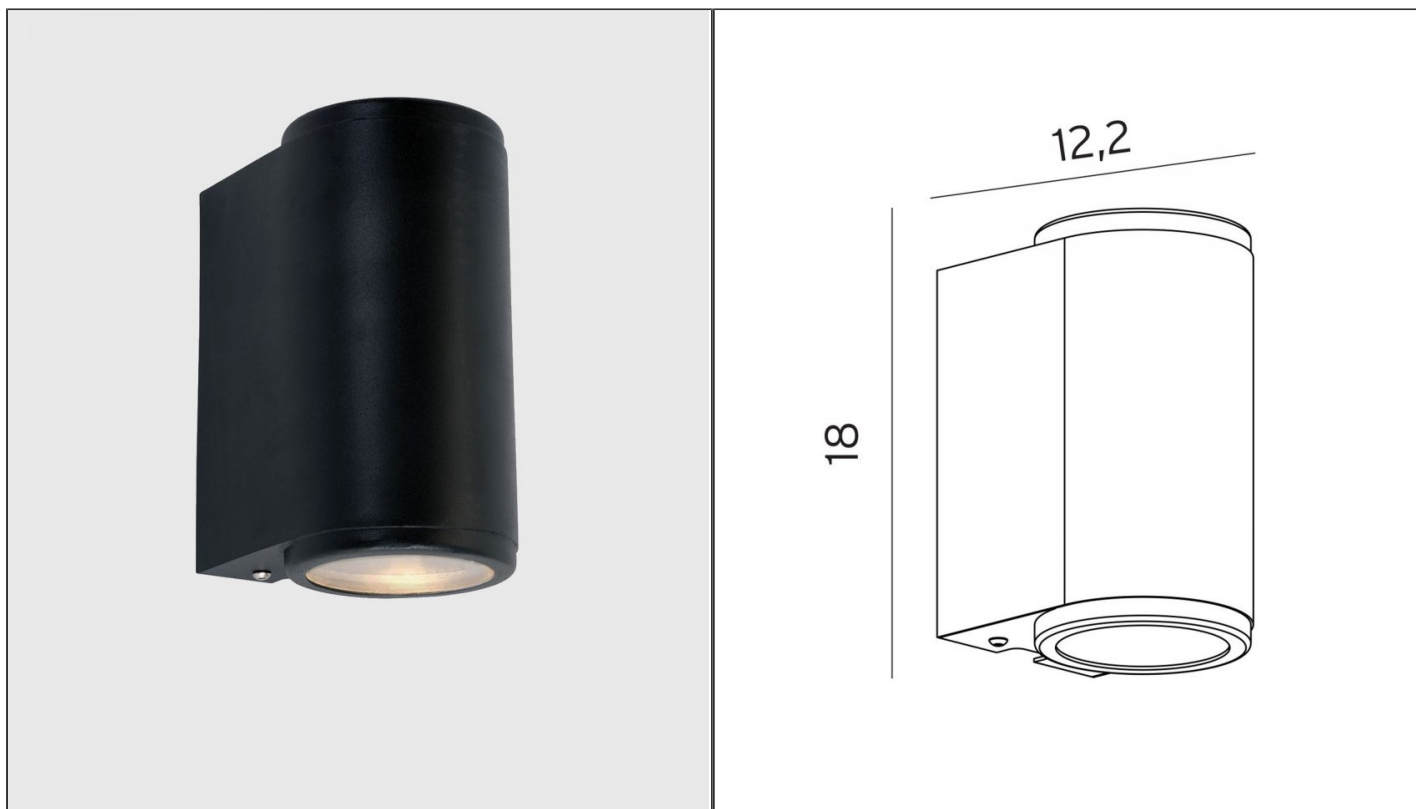

**Mandal Wall Light - Large, Black**

NLYS.1371B

**PRODUCT DETAILS**

<b>Dimensions</b>	12.2 × 18 cm
<b>Application</b>	Outdoor
<b>Material</b>	Glass, Steel
<b>Lamp</b>	GU10 Max 25W
<b>IP-Rating</b>	IP44
<b>Availability</b>	Upon Request